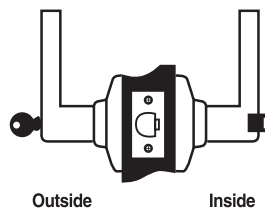

7 Entrance

- Both levers locked or unlocked by key outside or push-button inside