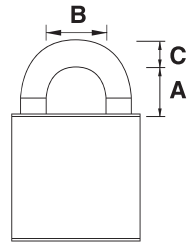

YE1 Series Essential Brass Padlock Matrix

C - Shackle Diameter (mm)

A - Clearance Height (mm)

B - Clearance Width (mm)

Model no.	Brass Body Width (mm)	C	Standard Shackle		Long Shackle		Extra-long Shackle	
YE1/20	20	3	11	11	-	-	-	-
YE1/25	25	4	14	13	-	-	-	-
YE1/30	30	5	16	15	32	15	47	15
YE1/40	40	6	22	21	40	21	52	21
YE1/50	50	8	26	26	66	26	-	-
YE1/60	60	10	32	31	-	-	-	-