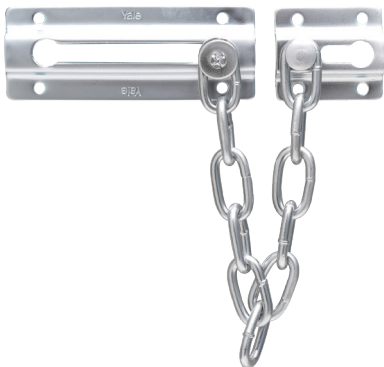

V1037 US26D

Door Chain

Finishes :

US11 US26