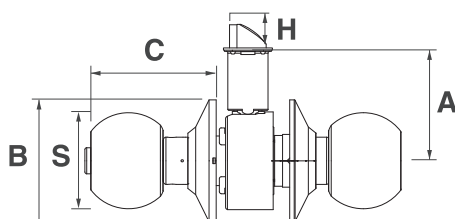

Product Dimension

Model No.	Dimension (mm)				
	A	B	C	H	S
VCA	59	65	67	12.5	51

VCA5230 Series Key-In-Knob

VCA5230 Series

Standard Duty Cylindrical Knobset

VCA5237 US32D

Cylinder Knobset

Finishes: