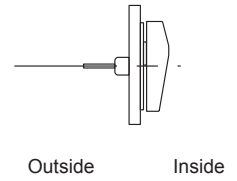

V8100 Series Standard Duty Deadbolt

V8100 Series

is an economical durable deadbolt, ideal for use as an auxiliary lock on residential applications.

V8101 US32D

One Side Deadbolt (Internal Function)

Finishes :