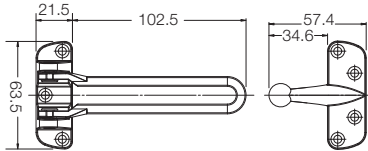

Product Specification

Ball locking mechanism to match plate and holder

For use on wooden door

Materials | Zinc Alloy

Quantity / Ctn | 40 pcs