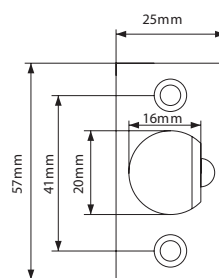

Product Specification

- **Standard** | ANSI / BHMA A 156.2 2001
- **Testing Cycles** | 100,000 Cycles Tested
- **Materials** | - Chassis : Steel
  - Latch and Bolt : Zinc
  - Cylinder Housing : Steel
  - Round Plate : Brass
- **Backset** | 60mm / 70mm
- **Door Thickness** | 35 - 50mm
- **Function** | Residential applications.
- **Anti-Sawing Insert** | Hardened Steel
- **Cylinder** | Solid brass 5-pin tumble cylinder
- **No of Keys** | 3 pcs of nickel plated brass key
- **Quantity / Ctn** | 24 pcs

Faceplate