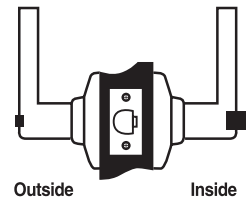

2 Privacy, Bedroom or Bath

- Both levers locked or unlocked by push-button inside
- Push-button automatically release when inside lever is turned or door is closed
- Outside lever unlocked with a coin insert
- Inside lever always free