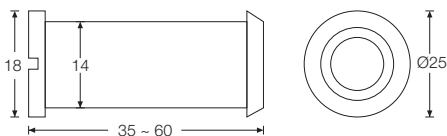

Product Specification

For use on wooden door

Fit door thickness | 35 - 60 mm

Wide angle of view | 180°

Option view cover

Materials | Body : Brass
Lens : Plastic/ Glass

Quantity / Ctn | 200 pcs