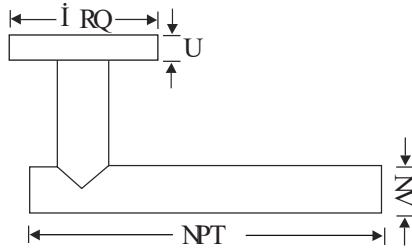

YTL-080

L-Shape Tubular Lever Handle with Escutcheon

Finishes:

US32D

Product Specification

Lever on Rose

- **Materials** | Satin Stainless Steel
- **Length** | 137mm
- **Spindle** | 8mm x 8mm Straight Spindle Standard
- **Quantity / Ctn** | 40 pcs