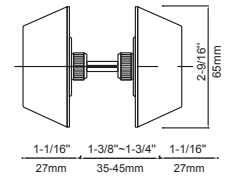

V8100 Series Standard Duty Deadbolt

V8100 Series

is an economical durable deadbolt, ideal for use as an auxiliary lock on residential applications.

V8101 US32D

One Side Deadbolt (Internal Function)

Finishes :

V8111 US32D

Single Cylinder with Thumbturn

Finishes :

V8121 US11

Double Cylinder Deadbolt

Finishes :

Series Name	Function Code	Finish Code	Backset Code	Strike Code	Door Thickness
V81	01	US11 - Antique Copper	Adjustable Backset of 60mm or 70mm	Standard Rectangle Strike Length = 57mm	T1 = 35mm - 50mm
		US32D - Satin Stainless Steel			
	11	US11 - Antique Copper			
		US32D - Satin Stainless Steel			
	21	US11 - Antique Copper			
		US32D - Satin Stainless Steel			

Product Specification

- **Standard** | ANSI / BHMA A 156.2 2001
- **Testing Cycles** | 100,000 Cycles Tested
- **Materials** | - Chassis : Steel
  - Latch and Bolt : Zinc
  - Cylinder Housing : Steel
  - Round Plate : Brass
- **Backset** | 60mm / 70mm
- **Door Thickness** | 35 - 50mm
- **Function** | Residential applications.
- **Anti-Sawing Insert** | Hardened Steel
- **Cylinder** | Solid brass 5-pin tumble cylinder
- **No of Keys** | 3 pcs of nickel plated brass key
- **Quantity / Ctn** | 24 pcs