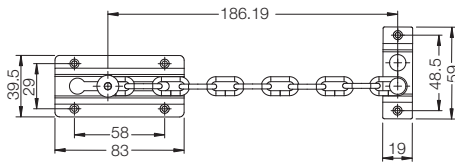

Product Specification

For use on wooden door

Materials | Steel

Quantity / Ctn | 40 pcs