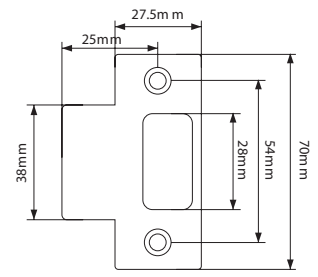

Standard Strike 70mm