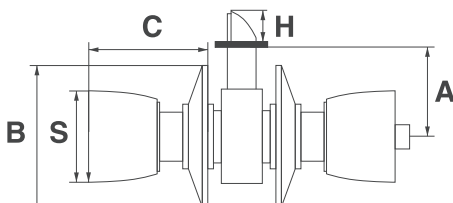

Product Dimension

Model No.	Dimension (mm)				
	A	B	C	H	S
VCA	60/70	65	60-68	11.5	53.5