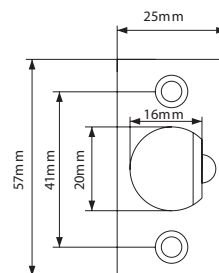

Faceplate

Standard Strike 70mm

Product Dimension

Model No.	Dimension (mm)				
	A	B	C	H	S
VCA	60/70	65	60-68	11.5	53.5

VCA5130 Series Key-In-Knob

VCA5130 Series

Standard Duty Cylindrical Knobset

VCA5137 US32D