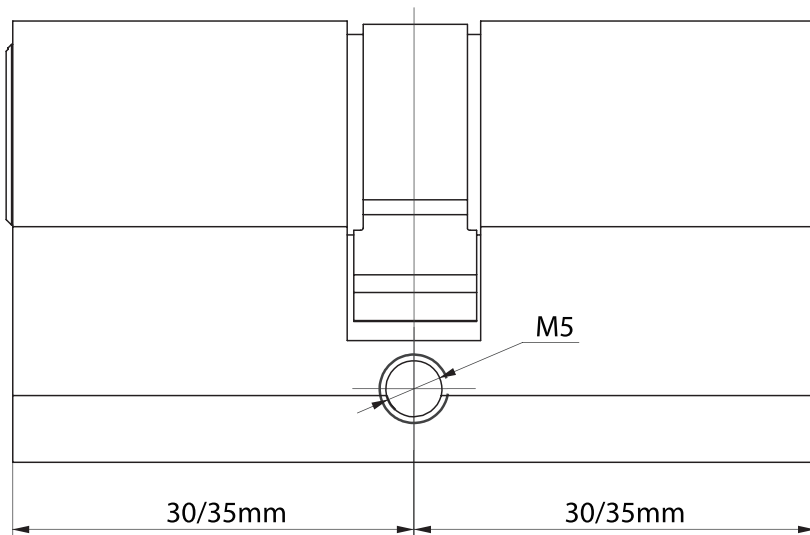

Product Specification and Features

- EN1303 tested
- Brass plug with Aluminium housing for durable application
- 5 pins construction
- 3 x Solid Brass Keys
- Available in 60mm (30/30mm) and 70mm (35mm/35mm) to cover most common door thickness (35mm - 48mm)
- Available only with key differ and packed with the Yale Mortise Lock