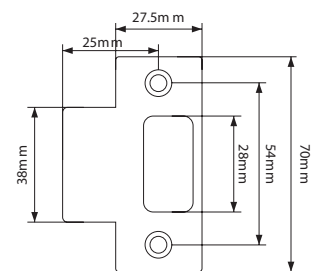

Standard Strike 70mm