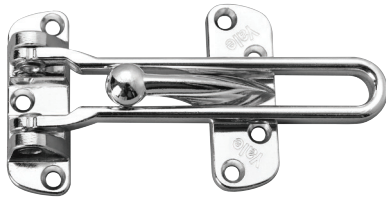

Faceplate

Standard Strike 70mm

Product Dimension

Model No.	Dimension (mm)				
	A	B	C	H	S
VCA	60/70	65	60-68	11.5	53.5

VCA5130 Series Key-In-Knob

VCA5130 Series

Standard Duty Cylindrical Knobset

VCA5137 US32D

US11 

US32D 

Knob Style	Series Name	Function Code	Finish Code	Backset Code		Strike Code
VCA	523	7 - Entrance	US11 - Antique Copper	B60 = 60mm	B70 = 70mm	S70 Strike Length = 70mm (Standard Offering)
			US32D - Satin Stainless Steel			

Door Accessories

- **DOOR CHAIN**
- **DOOR GUARD**
- **DOOR VIEWER**

Yale door accessories are easy to install and use, and cater to a range of low budgets with additional door security needs.

- Yale door guards have been designed with a ball locking mechanism to match the plate and holder, to provide additional security to stop unauthorized entry to your home even if the door lock has been picked.
- Yale door chains allow for safe caller identification before the full release of the door.
- Yale high quality door viewers providing a wide angle of view without straining your eyes and protect yourself and your family from potential burglary and intruders.

Door Accessories

V18L US26D

Door Guard

Finishes :

US11

Product Specification

Ball locking mechanism to match plate and holder

For use on wooden door