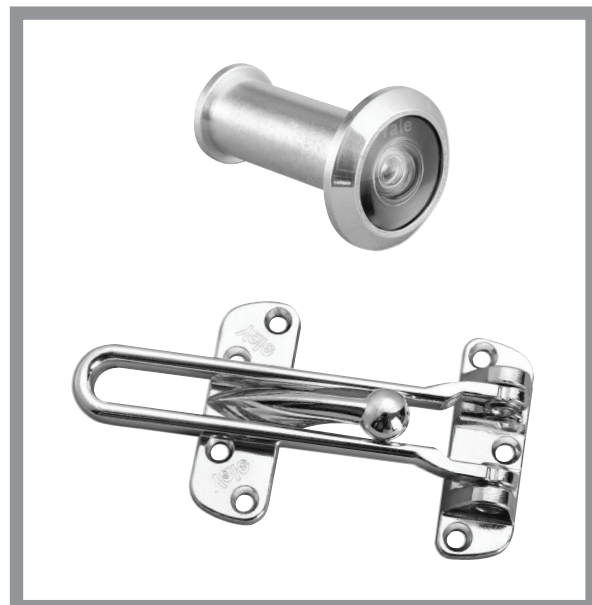

US32D

Product Specification

Lever on Rose

- Materials** | Satin Stainless Steel
- Length** | 137mm
- Spindle** | 8mm x 8mm Straight Spindle Standard
- Quantity / Ctn** | 40 pcs

YEC70 Essential Series Profile Cylinder

YEC70CT
Thumbturn Cylinder

Finishes :

US15 

Series Name	Cylindrical Type	Types	Finish Code
YEC	70mm	US15	US15 - Satin Nickle

Product Specification and Features

- EN1303 tested
- Brass plug with Aluminium housing for durable application
- 5 pins construction
- 3 x Solid Brass Keys
- Available in 60mm (30/30mm) and 70mm (35mm/35mm) to cover most common door thickness (35mm - 48mm)
- Available only with key differ and packed with the Yale Mortise Lock

Door Accessories

- **DOOR CHAIN**
- **DOOR GUARD**
- **DOOR VIEWER**

Yale door accessories are easy to install and use, and cater to a range of low budgets with additional door security needs.

- Yale door guards have been designed with a ball locking mechanism to match the plate and holder, to provide additional security to stop unauthorized entry to your home even if the door lock has been picked.
- Yale door chains allow for safe caller identification before the full release of the door.
- Yale high quality door viewers providing a wide angle of view without straining your eyes and protect yourself and your family from potential burglary and intruders.

Door Accessories

V18L US26D

Door Guard

Finishes :

US11

Product Specification

Ball locking mechanism to match plate and holder

For use on wooden door