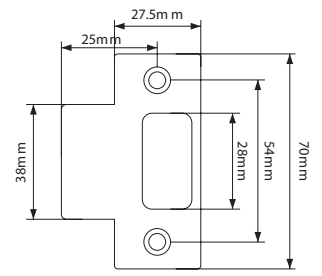

Faceplate

Standard Strike 70mm

Product Dimension

Model No.	Dimension (mm)				
	A	B	C	H	S
VCA	59	65	67	12.5	51

Functions Key-In-Knob

1 Passage or Closet

- Latchbolt by either knob

Outside Inside