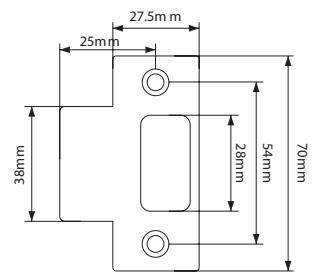

Faceplate

Standard Strike 70mm

Product Dimension

Model No.	Dimension (mm)				
	A	B	C	H	S
VCA	60/70	65	60-68	11.5	53.5

VCA5130 Series Key-In-Knob

VCA5130 Series

Standard Duty Cylindrical Knobset

VCA5137 US32D