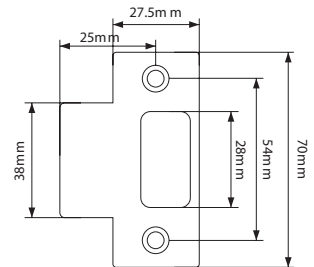

Quantity / Ctn | 24 pcs

Faceplate

Standard Strike 70mm

Product Dimension

Model No.	Lever Style	Dimension (mm)					
		A	B	C	D	H	S
VL534	2	60/70	65	61	41	12.5	118
	7	60/70	65	61	41	12.5	118

Functions Key-In-Lever