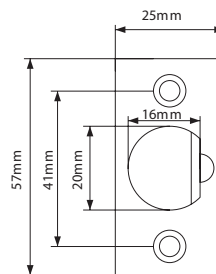

Faceplate

Standard Strike 70mm

Product Dimension

Model No.	Dimension (mm)				
	A	B	C	H	S
VCA	60/70	65	60-68	11.5	53.5

VCA5130 Series Key-In-Knob

VCA5130 Series

Standard Duty Cylindrical Knobset

VCA5137 US32D

Quantity / Ctn | 24 pcs

Faceplate

Standard Strike 70mm

Product Dimension

Model No.	Lever Style	Dimension (mm)					
		A	B	C	D	H	S
VL534	2	60/70	65	61	41	12.5	118
	7	60/70	65	61	41	12.5	118

Functions Key-In-Lever