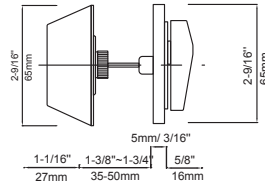

V8111 US32D

Single Cylinder with Thumbturn

Finishes :