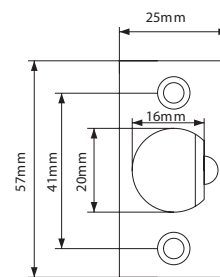

VCA5130 Series Key-In-Knob

VCA5130 Series

Standard Duty Cylindrical Knobset

VCA5137 US32D

Cylinder Knobset

Finishes:

US11

US32D

Knob Style	Series Name	Function Code	Finish Code	Backset Code		Strike Code
VCA	513	7 - Entrance	US11 - Antique Copper	B60 = 60mm	B70 = 70mm	S70 Strike Length = 70mm (Standard Offering)
			US32D - Satin Stainless Steel			

Product Specification

Testing Cycles | Guaranteed for 100,000 Cycles

Materials | - Chassis : Steel
- Latch and Bolt : Zinc
- Strike : Stainless Steel / Steel
- Knob : Stainless Steel / Brass
- Rose : Stainless Steel / Brass

Backset | 60mm / 70mm

Door Thickness | 35 - 50mm

Function | Entrance

Cylinder | Solid brass 5-pin tumbler cylinder

No of Keys | 3 pcs of nickel plated brass key

Quantity / Ctn | 24 pcs

Faceplate

Product Dimension

Model No.	Dimension (mm)				
	A	B	C	H	S
VCA	59	65	67	12.5	51