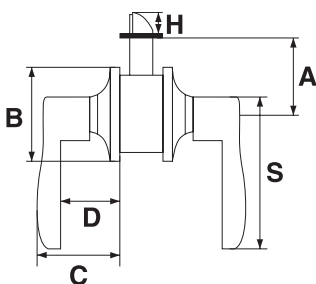

Faceplate

Standard Strike 70mm

Product Dimension

Model No.	Dimension (mm)				
	A	B	C	H	S
VCA	60/70	65	60-68	11.5	53.5

VCA5130 Series Key-In-Knob

VCA5130 Series

Standard Duty Cylindrical Knobset

VCA5137 US32D

Quantity / Ctn | 24 pcs

Faceplate

Standard Strike 70mm

Product Dimension

Model No.	Lever Style	Dimension (mm)					
		A	B	C	D	H	S
VL534	2	60/70	65	61	41	12.5	118
	7	60/70	65	61	41	12.5	118

Functions Key-In-Lever