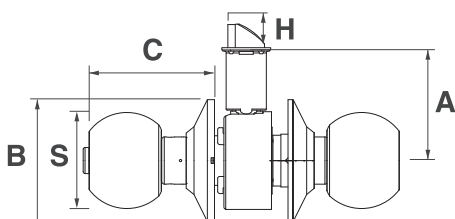

Faceplate

Standard Strike 70mm

Product Dimension

Model No.	Dimension (mm)				
	A	B	C	H	S
VCA	59	65	67	12.5	51

Functions Key-In-Knob

1 Passage or Closet

- Latchbolt by either knob

Outside Inside