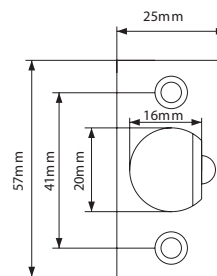

Faceplate

Standard Strike 70mm

Product Dimension

Model No.	Dimension (mm)				
	A	B	C	H	S
VCA	60/70	65	60-68	11.5	53.5

VCA5130 Series Key-In-Knob

VCA5130 Series

Standard Duty Cylindrical Knobset

VCA5137 US32D

Product Dimension

Model No.	Dimension (mm)				
	A	B	C	H	S
VCA	59	65	67	12.5	51

VCA5230 Series Key-In-Knob

VCA5230 Series

Standard Duty Cylindrical Knobset

VCA5237 US32D

Cylinder Knobset

Finishes:

Faceplate

Standard Strike 70mm

Product Dimension

Model No.	Dimension (mm)				
	A	B	C	H	S
VCA	59	65	67	12.5	51

Functions Key-In-Knob

1 Passage or Closet

- Latchbolt by either knob

Outside Inside