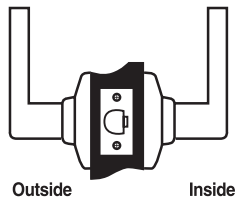

Functions Key-In-Lever

1 Passage or Closet

- Both levers always free