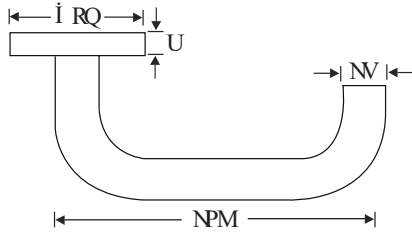

Tubular Lever Handle

YTL-010

U-Shape Tubular Lever Handle With Escutcheon

Finishes:

US32D

Product Specification

Lever on Rose

- **Materials** | Satin Stainless Steel
- **Length** | 130mm
- **Spindle** | 8mm x 8mm Straight Spindle Standard
- **Quantity / Ctn** | 40 pcs