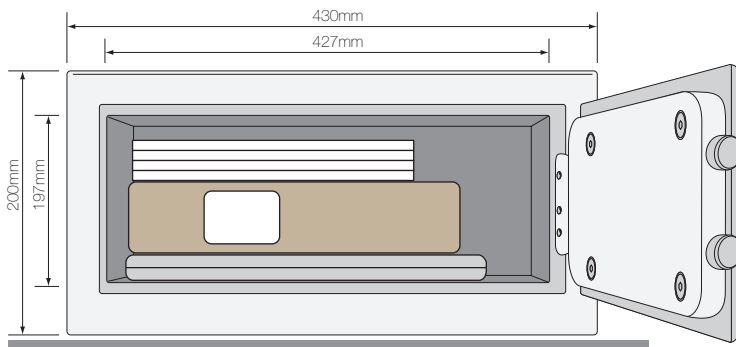

YLG/200/DB1 Laptop

Exterior dimensions: 200x430x350mm
Interior dimensions: 197x427x287mm
Net weight: 10.4kg

What Can You Fit

SAFE
SMALL
YSG/200/DB1

SAFE
MEDIUM
YSG/250/DB1

SAFE
LAPTOP
YLG/200/DB1

Laptop computer
370 x 280 x 30mm

Binder
350 x 280 x 70mm

A4 documents
297 x 210mm

Passports
140 x 100mm

Camera
80 x 130 x 50mm

Watch
90 x 50mm

Yale

Value Safes

Value Safes: