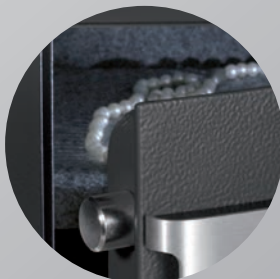

Interior

- Robust removable shelf
- Soft textile lining (Certified safe)
- Extra bright LED interior lightning (Certified safe)