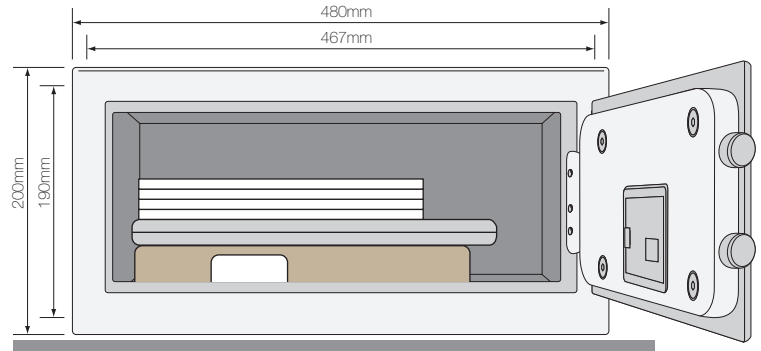

CERTIFIED SAFE
OFFICE
YSM/400/EG1