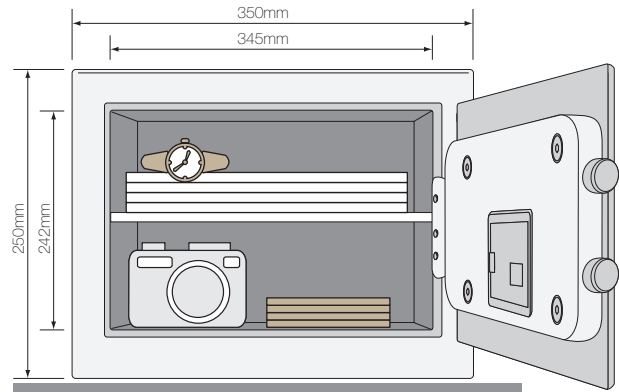

PREMIUM SAFE HOME YSB/250/EB1

Exterior dimensions: 250 x 350 x 300mm
Interior dimensions: 242 x 345 x 245mm
Net weight: 12kg

PREMIUM SAFE LAPTOP YLB/200/EB1

Exterior dimensions: 200 x 480 x 350mm
Interior dimensions: 192 x 475 x 295mm
Net weight: 14kg

PREMIUM SAFE OFFICE YSB/400/EB1

Exterior dimensions: 400 x 350 x 340mm
Interior dimensions: 392 x 345 x 285mm
Net weight: 17kg

What Can You Fit

SAFE
COMPACT
YSB/200/EB1

SAFE
HOME
YSB/250/EB1

SAFE
LAPTOP
YLB/200/EB1

SAFE
OFFICE
YSB/400/EB1

Laptop computer
370 x 280 x 30mm

Binder
350 x 280 x 70mm

A4 documents
297 x 210mm

Passports
140 x 100mm

Camera
80 x 130 x 50mm

Watch
90 x 50mm

Yale Guest Safes