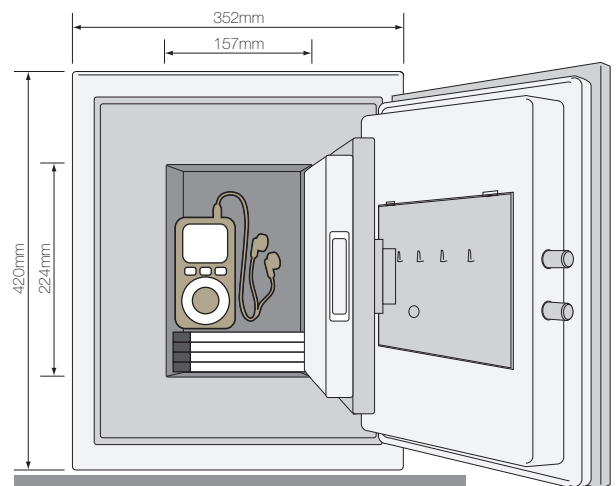

DOCUMENT SAFE PROFESSIONAL YFM/520/FG2

Exterior dimensions: 514 x 404 x 440mm
 Interior dimensions: 410 x 300 x 300mm
 Net weight: 53kg
 Volume: 36.9 litres

DATA SAFE OFFICE YDM/420/FG3

Exterior dimensions: 420 x 352 x 224mm
 Interior dimensions: 224 x 157 x 206mm
 Net weight: 43kg
 Volume: 7.2 litres

What Can You Fit

DOCUMENT SAFE
HOME
YFM/310/FG2

DOCUMENT SAFE
OFFICE
YFM/420/FG2

DOCUMENT SAFE
PROFESSIONAL
YFM/520/FG2

DATA SAFE
OFFICE
YDM/420/FG3

Binder
350 x 280 x 70mm

A4 documents
297 x 210mm

Passports
140 x 100mm

Camera
80 x 130 x 50mm

Watch
90 x 50mm

CD
140 x 130 x 10mm

MP3
70 x 130 x 15mm

Yale

Certified Safes

Certified safes:

Locking mechanism:	22mm locking bolts Electronic lock with motorised bolts 6 lever double bitted mechanical override
Mounting:	Pre-drilled holes with fixing bolts included
Special features:	- Full felt lining - Internal LED light - Key areas reinforced
Accreditations standards:	Sold Secure Silver Secure by Design £2000 Cash rating