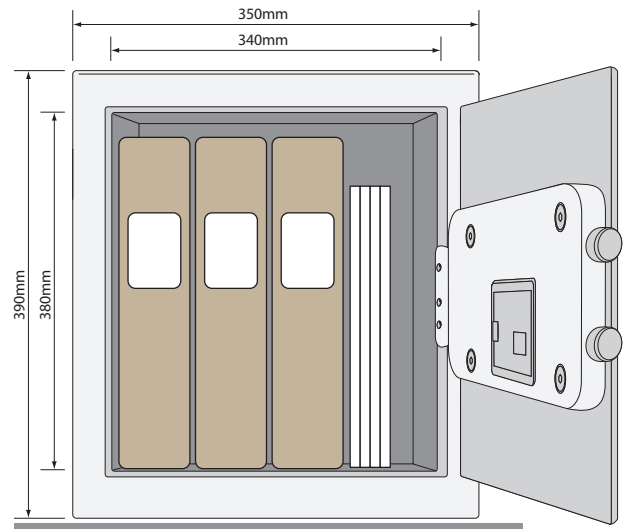

VALUE SAFE

LARGE

YSV/390/DB1

Exterior dimensions: **390 x 350 x 360mm**

Interior dimensions: **380 x 340 x 310mm**

Net weight: **14kg**

What Can You Fit

SAFE MINI
YSV/170/DB1

SAFE SMALL
YSV/250/DB1

SAFE MEDIUM
YSV/200/DB

SAFE
LAPTOP
YLV/200/DB1

SAFE
LARGE
YSV/390/DB1

Laptop computer
370 x 280 x 30mm

Binder
350 x 280 x 70mm

A4 documents
297 x 210mm

Passports
140 x 100mm