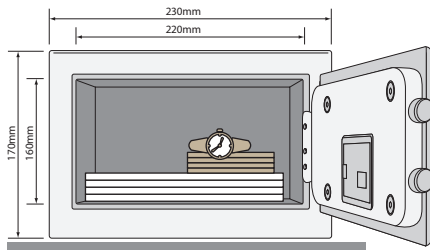

VALUE SAFE

LARGE

YSV/390/DB1

Exterior dimensions: **390 x 350 x 360mm**

Interior dimensions: **380 x 340 x 310mm**

Net weight: **14kg**

What Can You Fit

SAFE MINI
YSV/170/DB1

SAFE SMALL
YSV/250/DB1

SAFE MEDIUM
YSV/200/DB

SAFE
LAPTOP
YLV/200/DB1

SAFE
LARGE
YSV/390/DB1

Laptop computer
370 x 280 x 30mm

Binder
350 x 280 x 70mm

A4 documents
297 x 210mm

Passports
140 x 100mm