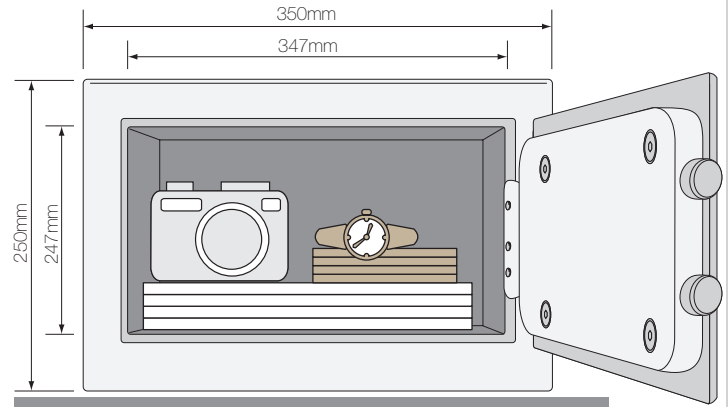

YSG/200/DB1 Small

Exterior dimensions: 200x310x200mm
Interior dimensions: 197x307x137mm
Net weight: 5.4kg

YSG/250/DB1 Medium

Exterior dimensions: 250x350x250mm
Interior dimensions: 247x347x187mm
Net weight: 8.08kg

YLG/200/DB1 Laptop

Exterior dimensions: 200x430x350mm
Interior dimensions: 197x427x287mm
Net weight: 10.4kg

What Can You Fit

SAFE
SMALL
YSG/200/DB1

SAFE
MEDIUM
YSG/250/DB1

SAFE
LAPTOP
YLG/200/DB1

Laptop computer
370 x 280 x 30mm

Binder
350 x 280 x 70mm

A4 documents
297 x 210mm

Passports
140 x 100mm

Camera
80 x 130 x 50mm

Watch
90 x 50mm

Yale

Value Safes

Value Safes: