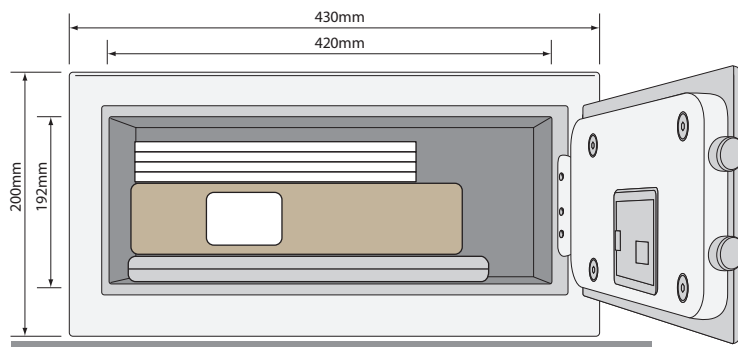

VALUE SAFE

LARGE

YSV/390/DB1

Exterior dimensions: **390 x 350 x 360mm**

Interior dimensions: **380 x 340 x 310mm**

Net weight: **14kg**

What Can You Fit

SAFE MINI
YSV/170/DB1

SAFE SMALL
YSV/250/DB1

SAFE MEDIUM
YSV/200/DB

SAFE
LAPTOP
YLV/200/DB1

SAFE
LARGE
YSV/390/DB1

Laptop computer
370 x 280 x 30mm

Binder
350 x 280 x 70mm

A4 documents
297 x 210mm

Passports
140 x 100mm