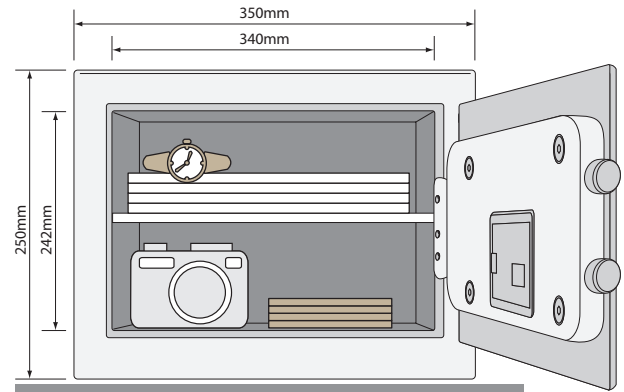

VALUE SAFE

LARGE

YSV/390/DB1

Exterior dimensions: **390 x 350 x 360mm**

Interior dimensions: **380 x 340 x 310mm**

Net weight: **14kg**

What Can You Fit

SAFE MINI
YSV/170/DB1

SAFE SMALL
YSV/250/DB1

SAFE MEDIUM
YSV/200/DB

SAFE
LAPTOP
YLV/200/DB1

SAFE
LARGE
YSV/390/DB1

Laptop computer
370 x 280 x 30mm

Binder
350 x 280 x 70mm

A4 documents
297 x 210mm

Passports
140 x 100mm