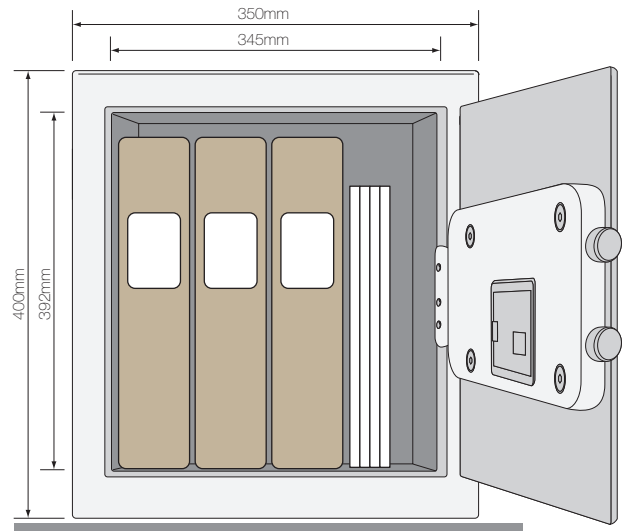

PREMIUM SAFE OFFICE YSB/400/EB1

Exterior dimensions: 400 x 350 x 340mm
Interior dimensions: 392 x 345 x 285mm
Net weight: 17kg

What Can You Fit

SAFE
COMPACT
YSB/200/EB1

SAFE
HOME
YSB/250/EB1

SAFE
LAPTOP
YLB/200/EB1

SAFE
OFFICE
YSB/400/EB1

Laptop computer
370 x 280 x 30mm

Binder
350 x 280 x 70mm

A4 documents
297 x 210mm

Passports
140 x 100mm

Camera
80 x 130 x 50mm

Watch
90 x 50mm

Yale Guest Safes