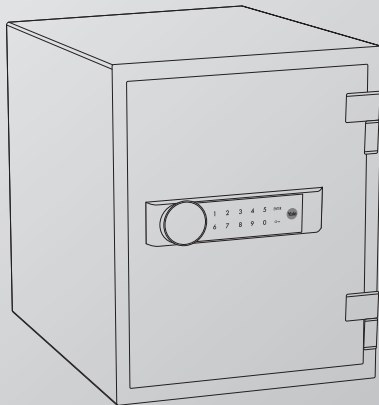

Yale

Fire Safes

Fire Safes:

Locking mechanism:

16mm locking bolts
World class electronic lock with over 1 billion combinations

Mounting:

Pre-drilled holes with fixing bolts included

Special features:

- Privacy features
- Emergency battery opening

Accreditations/standards:

Respective models rated 1 hour protection of documents and data
£1000 Cash rating

Designed to keep you cool

Like every Yale quality assured product, the new range of Yale Fire Safes has been designed with your peace of mind in focus. The entire range has been built and thoroughly tested to withstand intense heat and humidity, resist attack, leaving you the knowledge that your most precious documents are in good hands.

Two types of highly resistant safe-boxes guarantee a high level of protection and fire resistance. The Yale Fire Safe for Documents protects your passports and all precious paper documents. The Yale Data Fire Safe contains an additional "safe within a safe" insulation layer. This protects extra sensitive digital data, whether they are on an external hard-drive, on CD ROMs, DVDs or tapes.

All Yale Fire Safes are thoroughly tested, both in our internal labs and with independent external testing institutes to withstand extreme temperatures and humidity. A fire test is performed in a furnace where the safe is brought up to a temperature of 927 degrees celsius – simulating the extreme temperatures that occur under a house fire. The Yale Fire Safes are built with the latest technology in fire insulation which gives excellent protection and allows more room for your valuables inside your safe due to the thinner wall thickness.

State-of-the-art digital touchpad