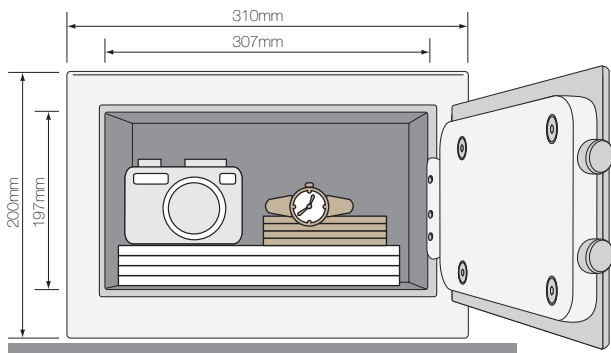

What Can You Fit

SAFE
SMALL
YSG/200/DB1