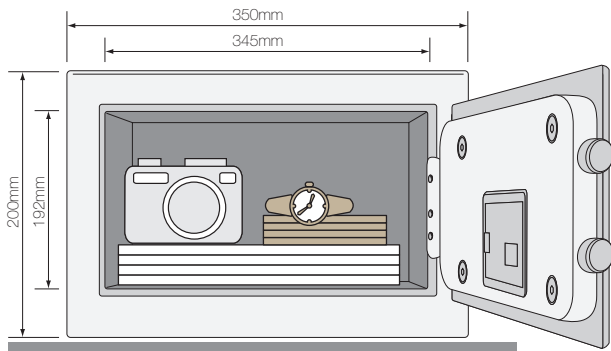

Interior

- Robust removable shelf
- Soft textile lining (Certified safe)
- Extra bright LED interior lightning (Certified safe)

Yale

Premium Safes

PREMIUM SAFE COMPACT YSB/200/EB1

Exterior dimensions: 200 x 350 x 200mm
Interior dimensions: 192 x 345 x 145mm
Net weight: 9kg

PREMIUM SAFE HOME YSB/250/EB1

Exterior dimensions: 250 x 350 x 300mm
Interior dimensions: 242 x 345 x 245mm
Net weight: 12kg

PREMIUM SAFE LAPTOP YLB/200/EB1

Exterior dimensions: 200 x 480 x 350mm
Interior dimensions: 192 x 475 x 295mm
Net weight: 14kg

PREMIUM SAFE OFFICE YSB/400/EB1

Exterior dimensions: 400 x 350 x 340mm
Interior dimensions: 392 x 345 x 285mm
Net weight: 17kg

What Can You Fit

SAFE
COMPACT
YSB/200/EB1

SAFE
HOME
YSB/250/EB1

SAFE
LAPTOP
YLB/200/EB1