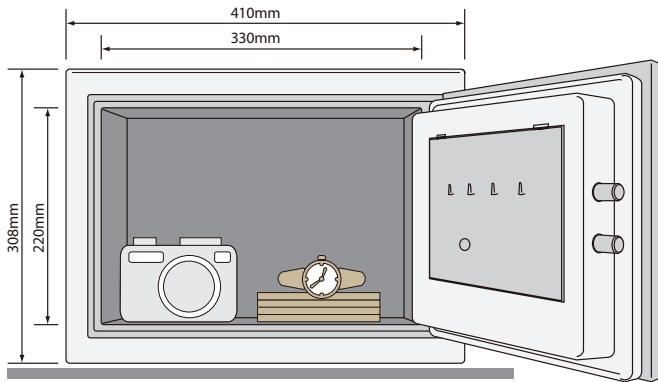

What Can You Fit

DOCUMENT SAFE
HOME
YFM/310/FG2