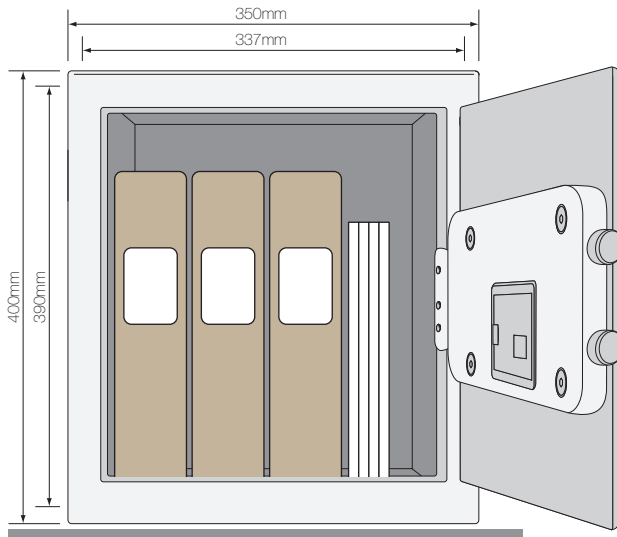

CERTIFIED SAFE OFFICE YSM/400/EG1

Exterior dimensions: **400 x 350 x 340mm**
Interior dimensions: **390 x 337 x 270mm**
Net weight: **23kg**

CERTIFIED SAFE PROFESSIONAL YSM/520/EG1

Exterior dimensions: **520 x 350 x 360mm**
Interior dimensions: **510 x 337 x 290mm**
Net weight: **29kg**

What Can You Fit

CERTIFIED SAFE
HOME
YSM/250/EG1

CERTIFIED SAFE
LAPTOP
YLM/200/EG1

CERTIFIED SAFE
OFFICE
YSM/400/EG1

CERTIFIED SAFE
PROFESSIONAL
YSM/520/EG1

Laptop computer
370 x 280 x 30mm

Binder
350 x 280 x 70mm

A4 documents
297 x 210mm

Passports
140 x 100mm

Camera
80 x 130 x 50mm

Watch
90 x 50mm

Yale

Premium Safes

Premium Safes:

Locking mechanism: **22mm locking bolts**
Electronic lock with motorised bolts
6 lever double bitted mechanical override