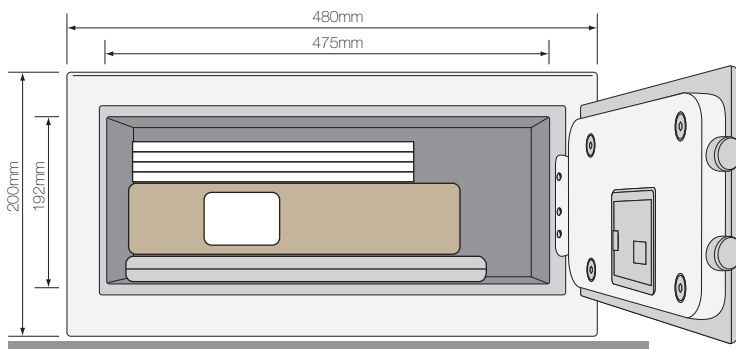

PREMIUM SAFE OFFICE YSB/400/EB1

Exterior dimensions: 400 x 350 x 340mm
Interior dimensions: 392 x 345 x 285mm
Net weight: 17kg

What Can You Fit

SAFE
COMPACT
YSB/200/EB1

SAFE
HOME
YSB/250/EB1

SAFE
LAPTOP
YLB/200/EB1

SAFE
OFFICE
YSB/400/EB1

Laptop computer
370 x 280 x 30mm

Binder
350 x 280 x 70mm

A4 documents
297 x 210mm

Passports
140 x 100mm

Camera
80 x 130 x 50mm

Watch
90 x 50mm

Yale Guest Safes