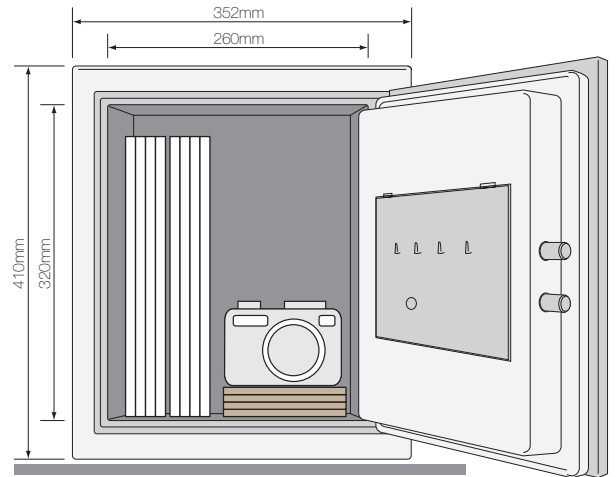

DOCUMENT SAFE
OFFICE
YFM/420/FG2