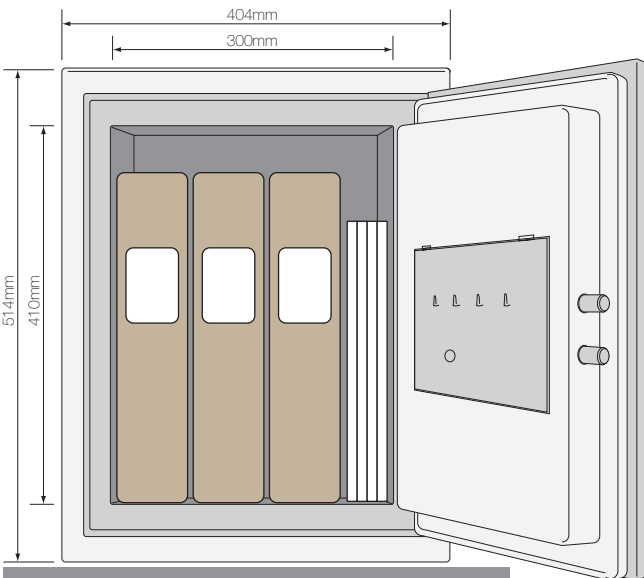

DOCUMENT SAFE PROFESSIONAL YFM/520/FG2

Exterior dimensions: 514 x 404 x 440mm
 Interior dimensions: 410 x 300 x 300mm
 Net weight: 53kg
 Volume: 36.9 litres

DATA SAFE OFFICE YDM/420/FG3

Exterior dimensions: 420 x 352 x 224mm
 Interior dimensions: 224 x 157 x 206mm
 Net weight: 43kg
 Volume: 7.2 litres

What Can You Fit

DOCUMENT SAFE
HOME
YFM/310/FG2

DOCUMENT SAFE
OFFICE
YFM/420/FG2

DOCUMENT SAFE
PROFESSIONAL
YFM/520/FG2

DATA SAFE
OFFICE
YDM/420/FG3

Binder
350 x 280 x 70mm

A4 documents
297 x 210mm

Passports
140 x 100mm