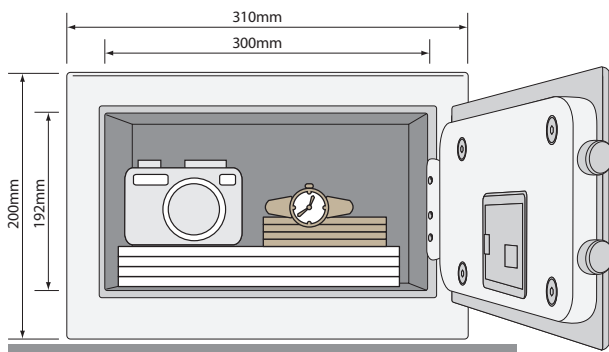

VALUE SAFE

LARGE

YSV/390/DB1

Exterior dimensions: **390 x 350 x 360mm**

Interior dimensions: **380 x 340 x 310mm**

Net weight: **14kg**

What Can You Fit

SAFE MINI
YSV/170/DB1

SAFE SMALL
YSV/250/DB1

SAFE MEDIUM
YSV/200/DB

SAFE
LAPTOP
YLV/200/DB1

SAFE
LARGE
YSV/390/DB1

Laptop computer
370 x 280 x 30mm

Binder
350 x 280 x 70mm

A4 documents
297 x 210mm

Passports
140 x 100mm