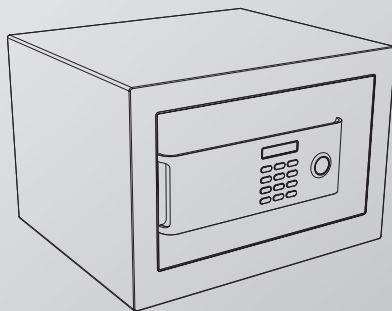

Protection

- Reinforced hinges
- Extra large impact-proof locking bolts
- Armoured and reinforced walls and door (Certified safe)
- Key areas impact-tested and reinforced with hardened steel (Certified safe)