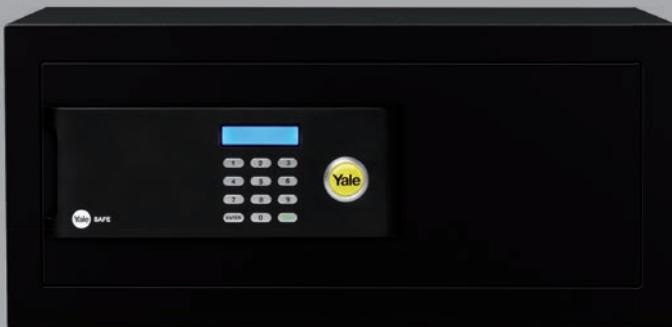

PREMIUM SAFE LAPTOP YLB/200/EB1

Exterior dimensions: 200 x 480 x 350mm
Interior dimensions: 192 x 475 x 295mm
Net weight: 14kg