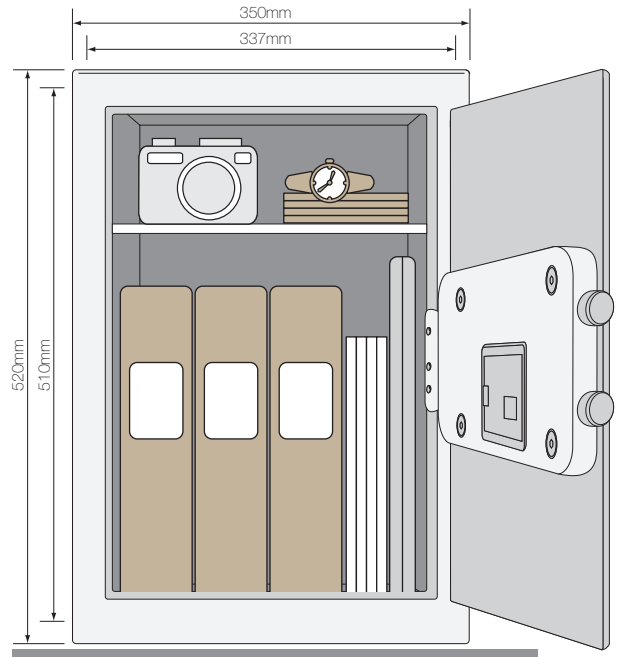

What Can You Fit

CERTIFIED SAFE
HOME
YSM/250/EG1

CERTIFIED SAFE
LAPTOP
YLM/200/EG1

CERTIFIED SAFE
OFFICE
YSM/400/EG1

CERTIFIED SAFE
PROFESSIONAL
YSM/520/EG1

Laptop computer
370 x 280 x 30mm

Binder
350 x 280 x 70mm

A4 documents
297 x 210mm

Passports
140 x 100mm

Camera
80 x 130 x 50mm

Watch
90 x 50mm

Yale

Premium Safes

Premium Safes:

Locking mechanism: **22mm locking bolts**
Electronic lock with motorised bolts
6 lever double bitted mechanical override