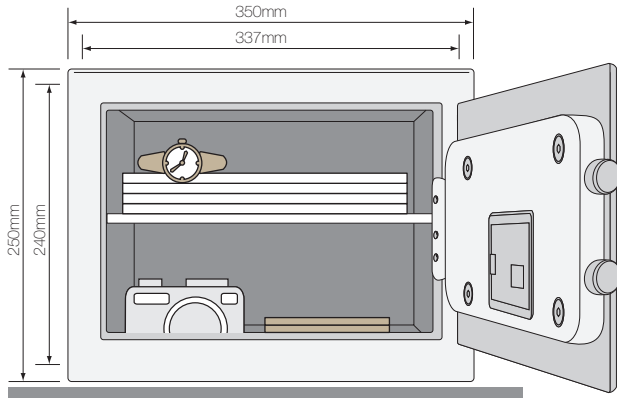

What Can You Fit

CERTIFIED SAFE
HOME
YSM/250/EG1

CERTIFIED SAFE
LAPTOP
YLM/200/EG1