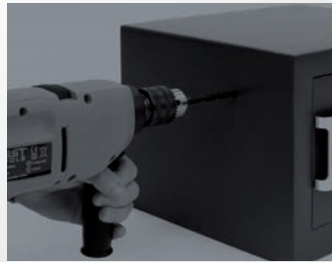

Yale

Premium Safes

Premium Safes:

Locking mechanism: **22mm locking bolts**
Electronic lock with motorised bolts
6 lever double bitted mechanical override

Mounting: **Pre-drilled holes with fixing bolts included**

Accreditations/standards: **£1000 cash rating**

The home scene: user friendly, user faithful.

You open your safe using a code you choose yourself, so it's easier to remember and it's just as easy to re-set. When you enter your secret user code, the motorised bolts withdraw and the door opens automatically.

To override the electronic lock, the safe can always be opened through the high-security six lever lock with a double-bitted high security Yale key. The key hole is concealed behind the Yale logo badge.