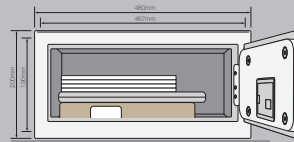

YALE SAFE HOME

Exterior dimensions: **250 x 350 x 300 mm**
 Interior dimensions: **242 x 345 x 245 mm**
 Weight: **13kg**
 YSB/250/EB1

YALE SAFE OFFICE

Exterior dimensions: **400 x 350 x 340 mm**
 Interior dimensions: **392 x 345 x 285 mm**
 Weight: **19kg**
 YSB/400/EB1

YALE SAFE LAPTOP

Exterior dimensions: **200 x 480 x 350 mm**
 Interior dimensions: **192 x 475 x 295 mm**
 Weight: **14kg**
 YLB/200/EB1

Certified Safes

YALE CERTIFIED SAFE HOME

Exterior dimensions: **250 x 350 x 300**
 Interior dimensions: **240 x 337 x 230**
 Weight: **16kg**
 YSM/250/EG1

YALE CERTIFIED SAFE OFFICE

Exterior dimensions: **400 x 350 x 340 mm**
 Interior dimensions: **390 x 337 x 270 mm**
 Weight: **23kg**
 YSM/400/EG1

YALE CERTIFIED SAFE PROFESSIONAL

Exterior dimensions: **520 x 350 x 360 mm**
 Interior dimensions: **510 x 337 x 290 mm**
 Weight: **30kg**
 YSM/520/EG1

YALE CERTIFIED SAFE LAPTOP

Exterior dimensions: **200 x 480 x 350 mm**
 Interior dimensions: **190 x 467 x 280 mm**
 Weight: **18kg**
 YLM/200/EG1

Fire Safes

YALE DOCUMENT FIRE SAFE HOME

Exterior dimensions: **308 x 410 x 342**
 Interior dimensions: **220 x 330 x 225**
 Weight: **26kg**
 YFM/310/FG2