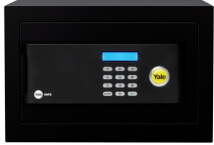

Security Safes

YALE SAFE COMPACT

Exterior dimensions: **200 x 350 x 200 mm**
Interior dimensions: **192 x 345 x 145 mm**
Weight: **9kg**
YSB/200/EB1