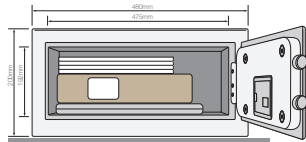

YALE SAFE HOME

Exterior dimensions: **250 x 350 x 300 mm**
 Interior dimensions: **242 x 345 x 245 mm**
 Weight: **13kg**
 YSB/250/EB1

YALE SAFE OFFICE

Exterior dimensions: **400 x 350 x 340 mm**
 Interior dimensions: **392 x 345 x 285 mm**
 Weight: **19kg**
 YSB/400/EB1

YALE SAFE LAPTOP

Exterior dimensions: **200 x 480 x 350 mm**
 Interior dimensions: **192 x 475 x 295 mm**
 Weight: **14kg**
 YLB/200/EB1

Certified Safes

YALE CERTIFIED SAFE HOME

Exterior dimensions: **250 x 350 x 300**
 Interior dimensions: **240 x 337 x 230**
 Weight: **16kg**
 YSM/250/EG1

YALE CERTIFIED SAFE OFFICE

Exterior dimensions: **400 x 350 x 340 mm**
 Interior dimensions: **390 x 337 x 270 mm**
 Weight: **23kg**
 YSM/400/EG1

YALE CERTIFIED SAFE PROFESSIONAL

Exterior dimensions: **520 x 350 x 360 mm**
 Interior dimensions: **510 x 337 x 290 mm**
 Weight: **30kg**
 YSM/520/EG1