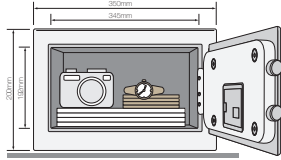

www.yalelock.com

An ASSA ABLOY Group brand

ASSA ABLOY

An ASSA ABLOY Group brand

ASSA ABLOY

Security Safes

YALE SAFE COMPACT

Exterior dimensions: **200 x 350 x 200 mm**
 Interior dimensions: **192 x 345 x 145 mm**
 Weight: **9kg**
 YSB/200/EB1

YALE SAFE HOME

Exterior dimensions: **250 x 350 x 300 mm**
 Interior dimensions: **242 x 345 x 245 mm**
 Weight: **13kg**
 YSB/250/EB1

YALE SAFE OFFICE

Exterior dimensions: **400 x 350 x 340 mm**
 Interior dimensions: **392 x 345 x 285 mm**
 Weight: **19kg**
 YSB/400/EB1

YALE SAFE LAPTOP

Exterior dimensions: **200 x 480 x 350 mm**
 Interior dimensions: **192 x 475 x 295 mm**
 Weight: **14kg**
 YLB/200/EB1

Certified Safes

YALE CERTIFIED SAFE HOME

Exterior dimensions: **250 x 350 x 300**
 Interior dimensions: **240 x 337 x 230**
 Weight: **16kg**
 YSM/250/EG1