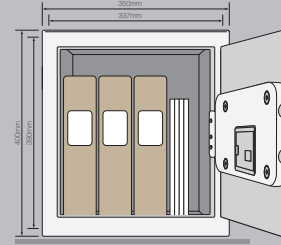

YALE SAFE HOME

Exterior dimensions: **250 x 350 x 300 mm**
 Interior dimensions: **242 x 345 x 245 mm**
 Weight: **13kg**
 YSB/250/EB1

YALE SAFE OFFICE

Exterior dimensions: **400 x 350 x 340 mm**
 Interior dimensions: **392 x 345 x 285 mm**
 Weight: **19kg**
 YSB/400/EB1

YALE SAFE LAPTOP

Exterior dimensions: **200 x 480 x 350 mm**
 Interior dimensions: **192 x 475 x 295 mm**
 Weight: **14kg**
 YLB/200/EB1

Certified Safes

YALE CERTIFIED SAFE HOME

Exterior dimensions: **250 x 350 x 300**
 Interior dimensions: **240 x 337 x 230**
 Weight: **16kg**
 YSM/250/EG1

YALE CERTIFIED SAFE OFFICE

Exterior dimensions: **400 x 350 x 340 mm**
 Interior dimensions: **390 x 337 x 270 mm**
 Weight: **23kg**
 YSM/400/EG1

YALE CERTIFIED SAFE PROFESSIONAL

Exterior dimensions: **520 x 350 x 360 mm**
 Interior dimensions: **510 x 337 x 290 mm**
 Weight: **30kg**
 YSM/520/EG1