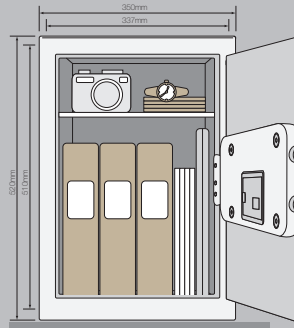

YALE SAFE HOME

Exterior dimensions: **250 x 350 x 300 mm**
 Interior dimensions: **242 x 345 x 245 mm**
 Weight: **13kg**
 YSB/250/EB1

YALE SAFE OFFICE

Exterior dimensions: **400 x 350 x 340 mm**
 Interior dimensions: **392 x 345 x 285 mm**
 Weight: **19kg**
 YSB/400/EB1

YALE SAFE LAPTOP

Exterior dimensions: **200 x 480 x 350 mm**
 Interior dimensions: **192 x 475 x 295 mm**
 Weight: **14kg**
 YLB/200/EB1

Certified Safes

YALE CERTIFIED SAFE HOME

Exterior dimensions: **250 x 350 x 300**
 Interior dimensions: **240 x 337 x 230**
 Weight: **16kg**
 YSM/250/EG1

YALE CERTIFIED SAFE OFFICE

Exterior dimensions: **400 x 350 x 340 mm**
 Interior dimensions: **390 x 337 x 270 mm**
 Weight: **23kg**
 YSM/400/EG1

YALE CERTIFIED SAFE PROFESSIONAL

Exterior dimensions: **520 x 350 x 360 mm**
 Interior dimensions: **510 x 337 x 290 mm**
 Weight: **30kg**
 YSM/520/EG1