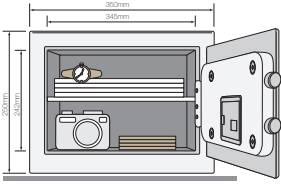

www.yalelock.com

An ASSA ABLOY Group brand

ASSA ABLOY

An ASSA ABLOY Group brand

ASSA ABLOY

Security Safes

YALE SAFE COMPACT

Exterior dimensions: **200 x 350 x 200 mm**
 Interior dimensions: **192 x 345 x 145 mm**
 Weight: **9kg**
 YSB/200/EB1

YALE SAFE HOME

Exterior dimensions: **250 x 350 x 300 mm**
 Interior dimensions: **242 x 345 x 245 mm**
 Weight: **13kg**
 YSB/250/EB1

YALE SAFE OFFICE

Exterior dimensions: **400 x 350 x 340 mm**
 Interior dimensions: **392 x 345 x 285 mm**
 Weight: **19kg**
 YSB/400/EB1

YALE SAFE LAPTOP

Exterior dimensions: **200 x 480 x 350 mm**
 Interior dimensions: **192 x 475 x 295 mm**
 Weight: **14kg**
 YLB/200/EB1

Certified Safes

YALE CERTIFIED SAFE HOME

Exterior dimensions: **250 x 350 x 300**
 Interior dimensions: **240 x 337 x 230**
 Weight: **16kg**
 YSM/250/EG1

YALE CERTIFIED SAFE OFFICE

Exterior dimensions: **400 x 350 x 340 mm**
 Interior dimensions: **390 x 337 x 270 mm**
 Weight: **23kg**
 YSM/400/EG1

YALE CERTIFIED SAFE PROFESSIONAL

Exterior dimensions: **520 x 350 x 360 mm**
 Interior dimensions: **510 x 337 x 290 mm**
 Weight: **30kg**
 YSM/520/EG1