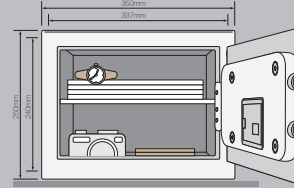

YALE SAFE HOME

Exterior dimensions: **250 x 350 x 300 mm**
 Interior dimensions: **242 x 345 x 245 mm**
 Weight: **13kg**
 YSB/250/EB1

YALE SAFE OFFICE

Exterior dimensions: **400 x 350 x 340 mm**
 Interior dimensions: **392 x 345 x 285 mm**
 Weight: **19kg**
 YSB/400/EB1

YALE SAFE LAPTOP

Exterior dimensions: **200 x 480 x 350 mm**
 Interior dimensions: **192 x 475 x 295 mm**
 Weight: **14kg**
 YLB/200/EB1

Certified Safes

YALE CERTIFIED SAFE HOME

Exterior dimensions: **250 x 350 x 300**
 Interior dimensions: **240 x 337 x 230**
 Weight: **16kg**
 YSM/250/EG1

YALE CERTIFIED SAFE OFFICE

Exterior dimensions: **400 x 350 x 340 mm**
 Interior dimensions: **390 x 337 x 270 mm**
 Weight: **23kg**
 YSM/400/EG1

YALE CERTIFIED SAFE PROFESSIONAL

Exterior dimensions: **520 x 350 x 360 mm**
 Interior dimensions: **510 x 337 x 290 mm**
 Weight: **30kg**
 YSM/520/EG1