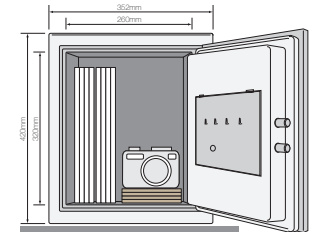

YALE SAFE HOME

Exterior dimensions: **250 x 350 x 300 mm**
 Interior dimensions: **242 x 345 x 245 mm**
 Weight: **13kg**
 YSB/250/EB1

YALE SAFE OFFICE

Exterior dimensions: **400 x 350 x 340 mm**
 Interior dimensions: **392 x 345 x 285 mm**
 Weight: **19kg**
 YSB/400/EB1

YALE CERTIFIED SAFE OFFICE

Exterior dimensions: **400 x 350 x 340 mm**
 Interior dimensions: **390 x 337 x 270 mm**
 Weight: **23kg**
 YSM/400/EG1

YALE CERTIFIED SAFE PROFESSIONAL

Exterior dimensions: **520 x 350 x 360 mm**
 Interior dimensions: **510 x 337 x 290 mm**
 Weight: **30kg**
 YSM/520/EG1

YALE CERTIFIED SAFE LAPTOP

Exterior dimensions: **200 x 480 x 350 mm**
 Interior dimensions: **190 x 467 x 280 mm**
 Weight: **18kg**
 YLM/200/EG1

Fire Safes

YALE DOCUMENT FIRE SAFE HOME

Exterior dimensions: **308 x 410 x 342**
 Interior dimensions: **220 x 330 x 225**
 Weight: **26kg**
 YFM/310/FG2

YALE DOCUMENT FIRE SAFE OFFICE

Exterior dimensions: **420 x 352 x 320**
 Interior dimensions: **320 x 260 x 304**
 Weight: **36kg**
 YFM/420/FG2

YALE DOCUMENT FIRE SAFE PROFESSIONAL

Exterior dimensions: **522 x 404 x 410**
 Interior dimensions: **410 x 300 x 300**
 Weight: **53kg**
 YFM/520/FG2