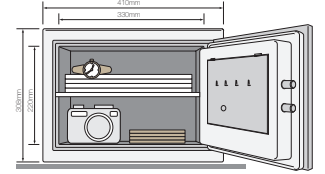

YALE SAFE LAPTOP

Exterior dimensions: **200 x 480 x 350 mm**
 Interior dimensions: **192 x 475 x 295 mm**
 Weight: **14kg**
 YLB/200/EB1

Certified Safes

YALE CERTIFIED SAFE HOME

Exterior dimensions: **250 x 350 x 300**
 Interior dimensions: **240 x 337 x 230**
 Weight: **16kg**
 YSM/250/EG1

YALE CERTIFIED SAFE OFFICE

Exterior dimensions: **400 x 350 x 340 mm**
 Interior dimensions: **390 x 337 x 270 mm**
 Weight: **23kg**
 YSM/400/EG1

YALE CERTIFIED SAFE PROFESSIONAL

Exterior dimensions: **520 x 350 x 360 mm**
 Interior dimensions: **510 x 337 x 290 mm**
 Weight: **30kg**
 YSM/520/EG1

YALE CERTIFIED SAFE LAPTOP

Exterior dimensions: **200 x 480 x 350 mm**
 Interior dimensions: **190 x 467 x 280 mm**
 Weight: **18kg**
 YLM/200/EG1

Fire Safes

YALE DOCUMENT FIRE SAFE HOME

Exterior dimensions: **308 x 410 x 342**
 Interior dimensions: **220 x 330 x 225**
 Weight: **26kg**
 YFM/310/FG2

YALE DOCUMENT FIRE SAFE OFFICE

Exterior dimensions: **420 x 352 x 320**
 Interior dimensions: **320 x 260 x 304**
 Weight: **36kg**
 YFM/420/FG2

YALE DOCUMENT FIRE SAFE PROFESSIONAL

Exterior dimensions: **522 x 404 x 410**
 Interior dimensions: **410 x 300 x 300**
 Weight: **53kg**
 YFM/520/FG2