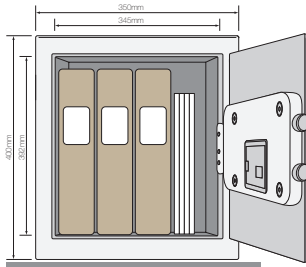

www.yalelock.com

An ASSA ABLOY Group brand

ASSA ABLOY

An ASSA ABLOY Group brand

ASSA ABLOY

Security Safes

YALE SAFE COMPACT

Exterior dimensions: **200 x 350 x 200 mm**
 Interior dimensions: **192 x 345 x 145 mm**
 Weight: **9kg**
 YSB/200/EB1

YALE SAFE HOME

Exterior dimensions: **250 x 350 x 300 mm**
 Interior dimensions: **242 x 345 x 245 mm**
 Weight: **13kg**
 YSB/250/EB1

YALE SAFE OFFICE

Exterior dimensions: **400 x 350 x 340 mm**
 Interior dimensions: **392 x 345 x 285 mm**
 Weight: **19kg**
 YSB/400/EB1

YALE SAFE LAPTOP

Exterior dimensions: **200 x 480 x 350 mm**
 Interior dimensions: **192 x 475 x 295 mm**
 Weight: **14kg**
 YLB/200/EB1

Certified Safes

YALE CERTIFIED SAFE HOME

Exterior dimensions: **250 x 350 x 300**
 Interior dimensions: **240 x 337 x 230**
 Weight: **16kg**
 YSM/250/EG1