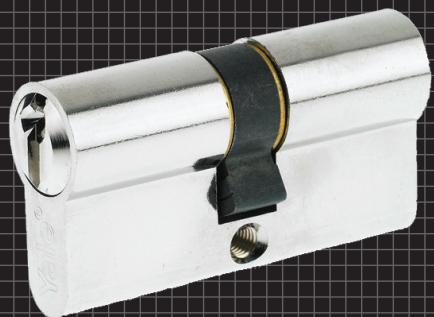

ASSA ABLOY

An ASSA ABLOY Group brand

ASSA ABLOY

Introducing our cylinder range

500 Series – Euro Profile Cylinder and Turn

Standard Euro Profile Cylinder - 5 pins

- Available as single, double and turn Euro profile cylinder
- Available in polished brass and satin nickel
- Including 3 keys

• Tested to **EN1303:2005**

1	2	3	4	5	6	7	8
1	6	0	0	0	c	3	0

EN1303:2005

1000 Series – Euro Profile Cylinder and Turn

Standard Security Euro Profile Cylinder with Dimple keys - 6 pins

- Available as single, double and turn Euro profile cylinder
- Available in polished brass and satin nickel
- Including 5 keys
- Key card to have extra keys
- Drill protection
- Reversible dimple key
- Tested to **EN1303:2005**

1	2	3	4	5	6	7	8
1	6	0	0	0	c	3	0

EN1303:2005

2000Plus Series – Euro Profile Cylinder and Turn

Patented High Security Euro Profile Cylinder with Dimple keys - 10 pins

- Available as single, double and turn Euro profile cylinder
- Available in polished brass and satin nickel
- Including 5 keys
- Key card to have extra keys
- Drill protection
- Anti pick function
- Reversible dimple key
- Tested to **EN1303:2005**