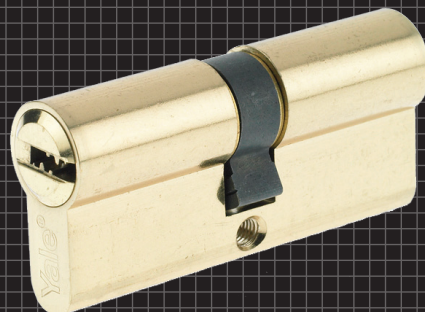

ASSA ABLOY

An ASSA ABLOY Group brand

ASSA ABLOY

Introducing our cylinder range

500 Series – Euro Profile Cylinder and Turn

Standard Euro Profile Cylinder - 5 pins

- Available as single, double and turn Euro profile cylinder
- Available in polished brass and satin nickel
- Including 3 keys

• Tested to **EN1303:2005**

1	2	3	4	5	6	7	8
1	6	0	0	0	c	3	0

EN1303:2005

1000 Series – Euro Profile Cylinder and Turn

Standard Security Euro Profile Cylinder with Dimple keys - 6 pins

- Available as single, double and turn Euro profile cylinder
- Available in polished brass and satin nickel
- Including 5 keys
- Key card to have extra keys
- Drill protection
- Reversible dimple key
- Tested to **EN1303:2005**

1	2	3	4	5	6	7	8
1	6	0	0	0	c	3	0

EN1303:2005

2000Plus Series – Euro Profile Cylinder and Turn

Patented High Security Euro Profile Cylinder with Dimple keys - 10 pins

- Available as single, double and turn Euro profile cylinder
- Available in polished brass and satin nickel
- Including 5 keys
- Key card to have extra keys
- Drill protection
- Anti pick function
- Reversible dimple key
- Tested to **EN1303:2005**