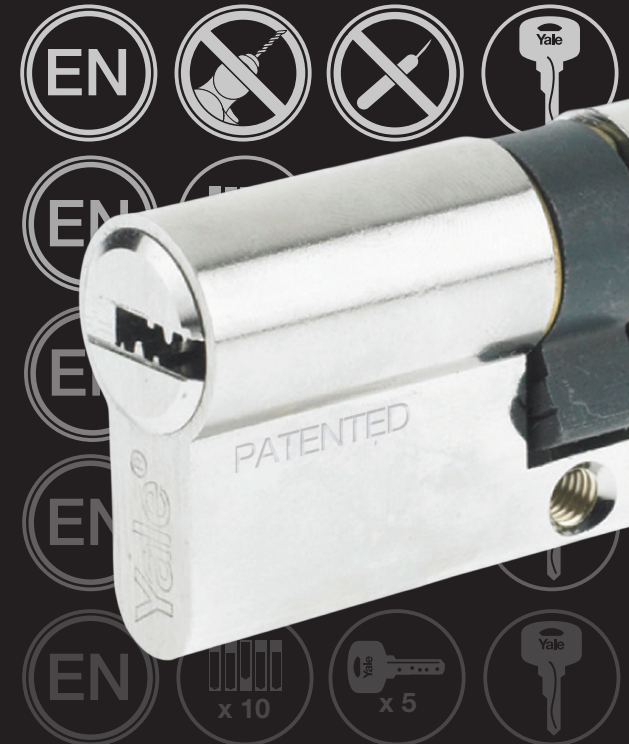

Selecting your cylinder size

make sure you get the right cylinder

The Yale cylinder is measured from the edge of the cylinder to the centre of the cam and has a specific external and internal side.

Step 1: Remove your cylinder from the door by un-screwing the fixing screw.

Step 2: Measure each side of the cylinder to the centre of the cam making sure you indicate which is the external side and internal side.

Step 3: Purchase your new Yale cylinder.

Step 4: Secure the cylinder in position with the fixing screw provided.

Meeting the latest Standards gives peace of mind your home is secure

The Yale cylinder has been independently tested to ensure that it meets the latest euro profile cylinder Standards.

Yale history

Yale is one of the oldest international brands in the world and one of the best-known names in the locking industry.

The Yale history captures major innovations that have marked the evolution not just of Yale, but of the entire locking industry.

At Yale we've been looking after people's homes and their favourite things for 170 years. Yale has an international heritage with an unparalleled global reach and satisfied consumers in over 125 countries. Today, Yale is part of the ASSA ABLOY group.

The world's favourite lock since 1843

Cylinder series

Introducing our cylinder range
500, 1000 & 2000Plus series

The world's favourite lock since 1843

www.yalelock.com

November 2013 Reorder code: YA

An ASSA ABLOY Group brand

ASSA ABLOY

An ASSA ABLOY Group brand

ASSA ABLOY