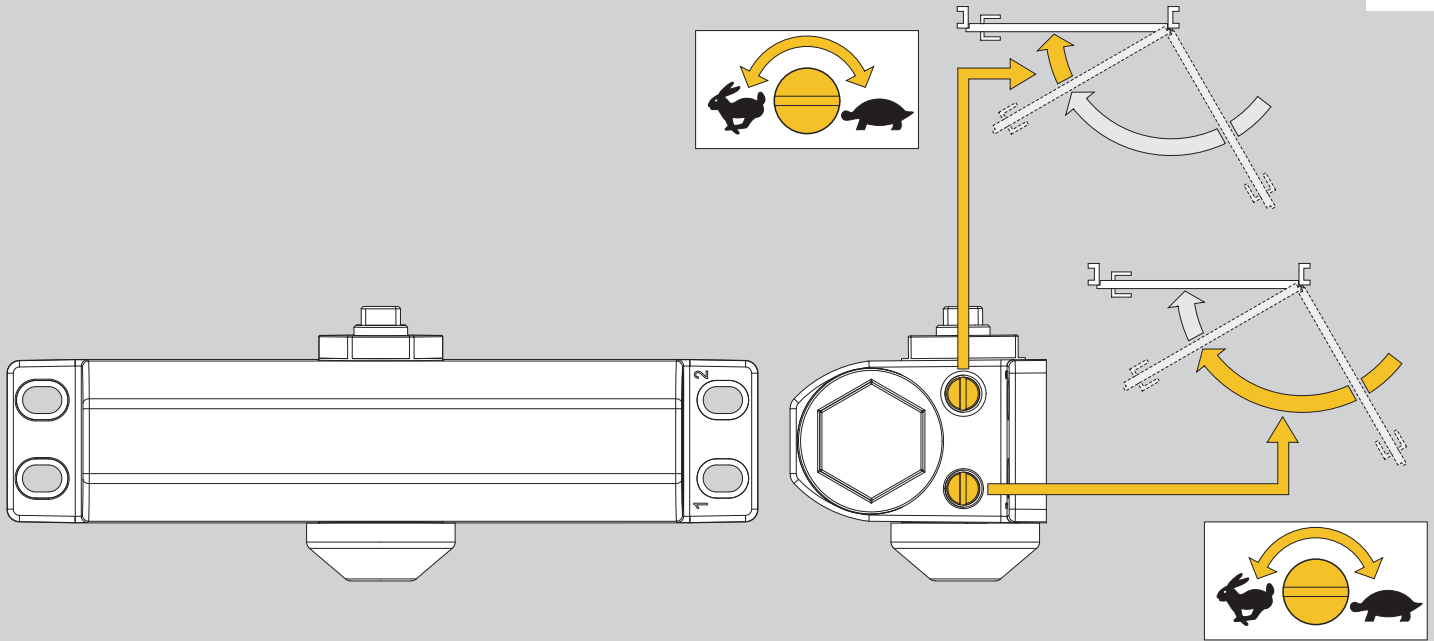

DIN R

DIN L

Abloy Oy
P.O Box 108
80101 Joensuu
FINLAND

Tel: +358-20-599 2501
Fax: +358-20-599 2209

www.assaabloy.com
www.abloy.com/dop

Trusted
every day