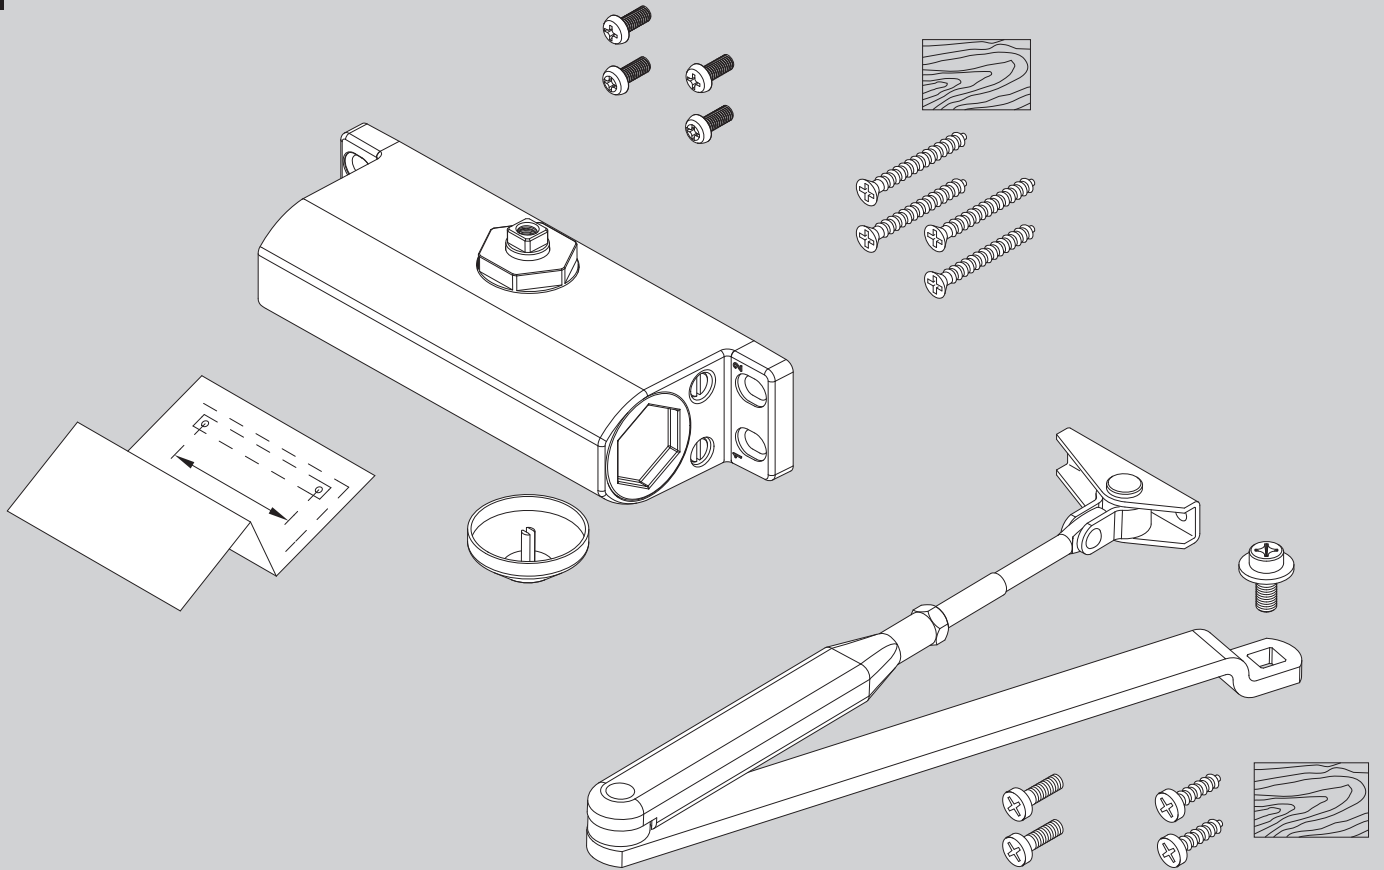

Installation Instructions

D001165183

10.11.2021

<https://www.abloy.com/en/products/dop/yale-door-closers/>

	B
Size 2	≤ 870mm
Size 3	≤ 950mm
Size 4	≤ 1100mm

max. 180°

A

B