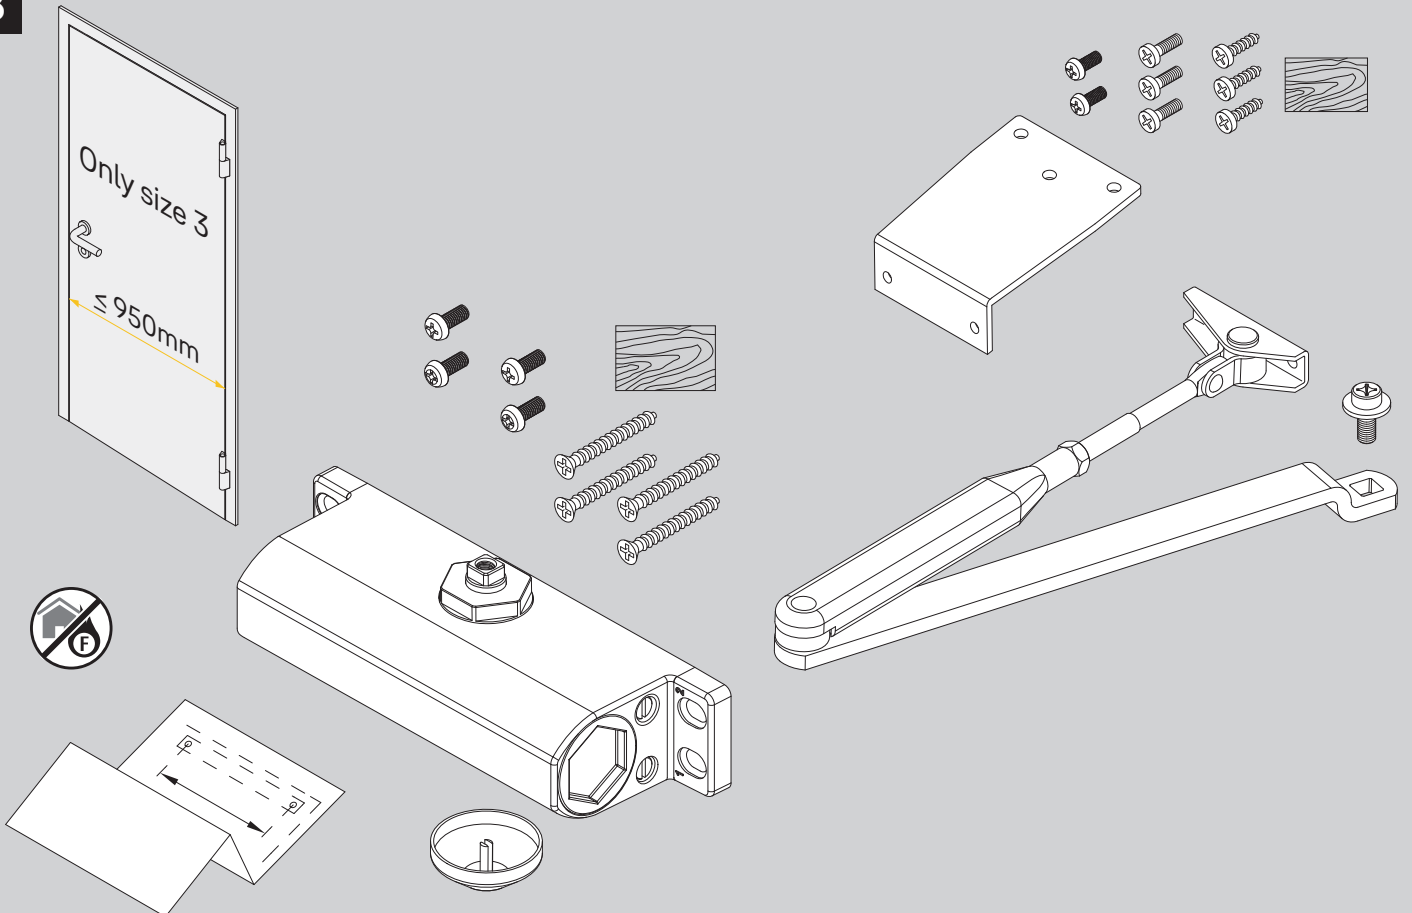

Installation Instructions

D001165183

10.11.2021

<https://www.abloy.com/en/products/dop/yale-door-closers/>

	B
Size 2	≤ 870mm
Size 3	≤ 950mm
Size 4	≤ 1100mm

max. 180°

A

B