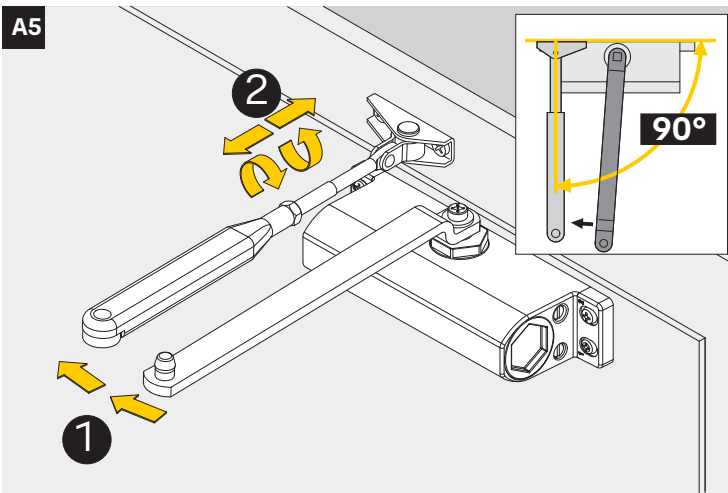

A

A1

A2

DIN L

DIN R

A3

A4

A5

A6