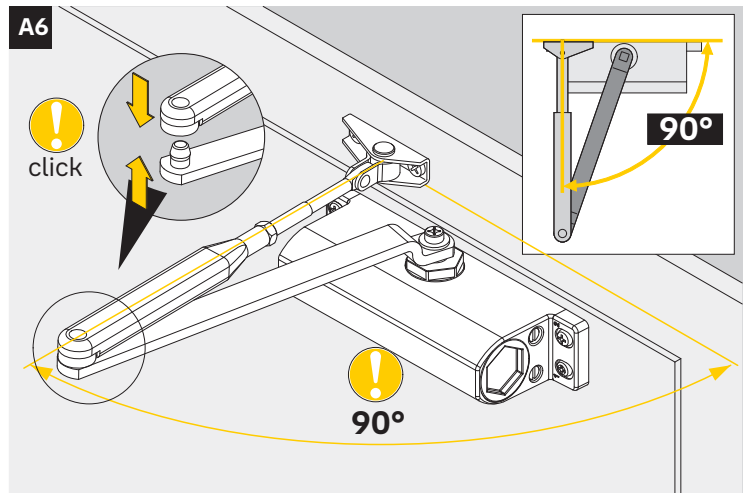

A

A1

A2

DIN L

DIN R

A3

A4

A5

A6