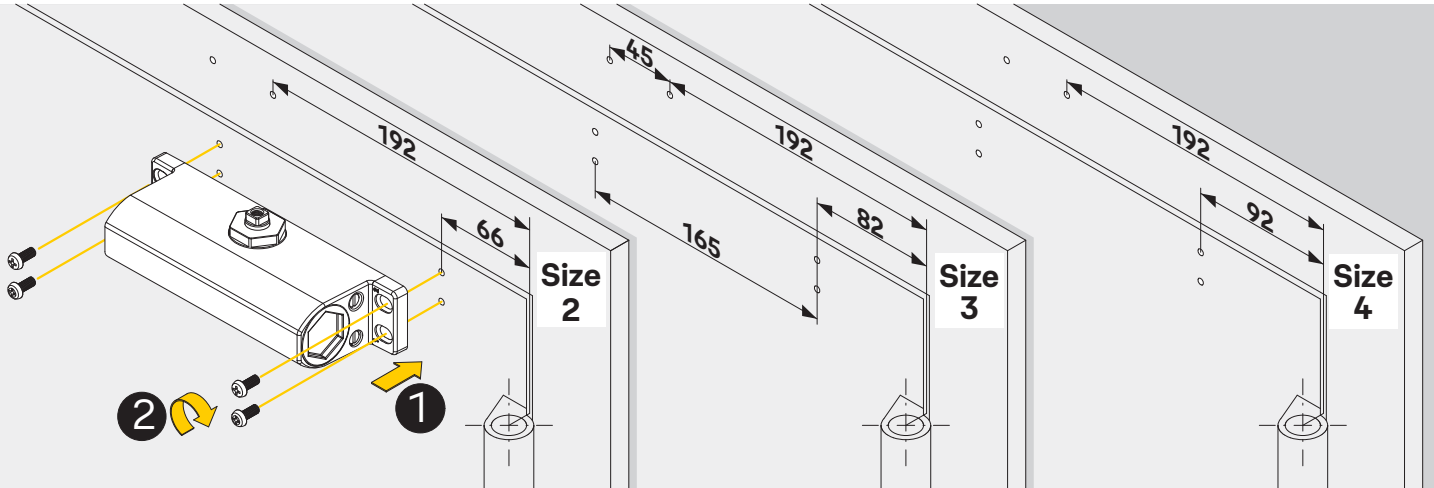

A

A1

A2

DIN L

DIN R

A3

A4

A5

A6