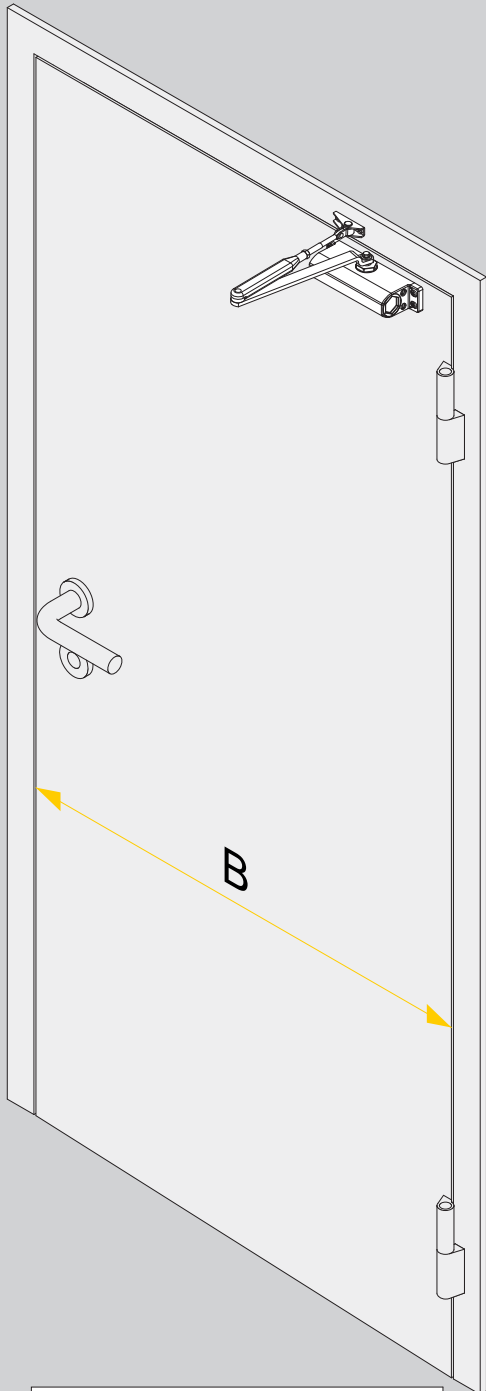

Installation Instructions

D001165183

10.11.2021

	B
Size 2	≤ 870mm
Size 3	≤ 950mm
Size 4	≤ 1100mm