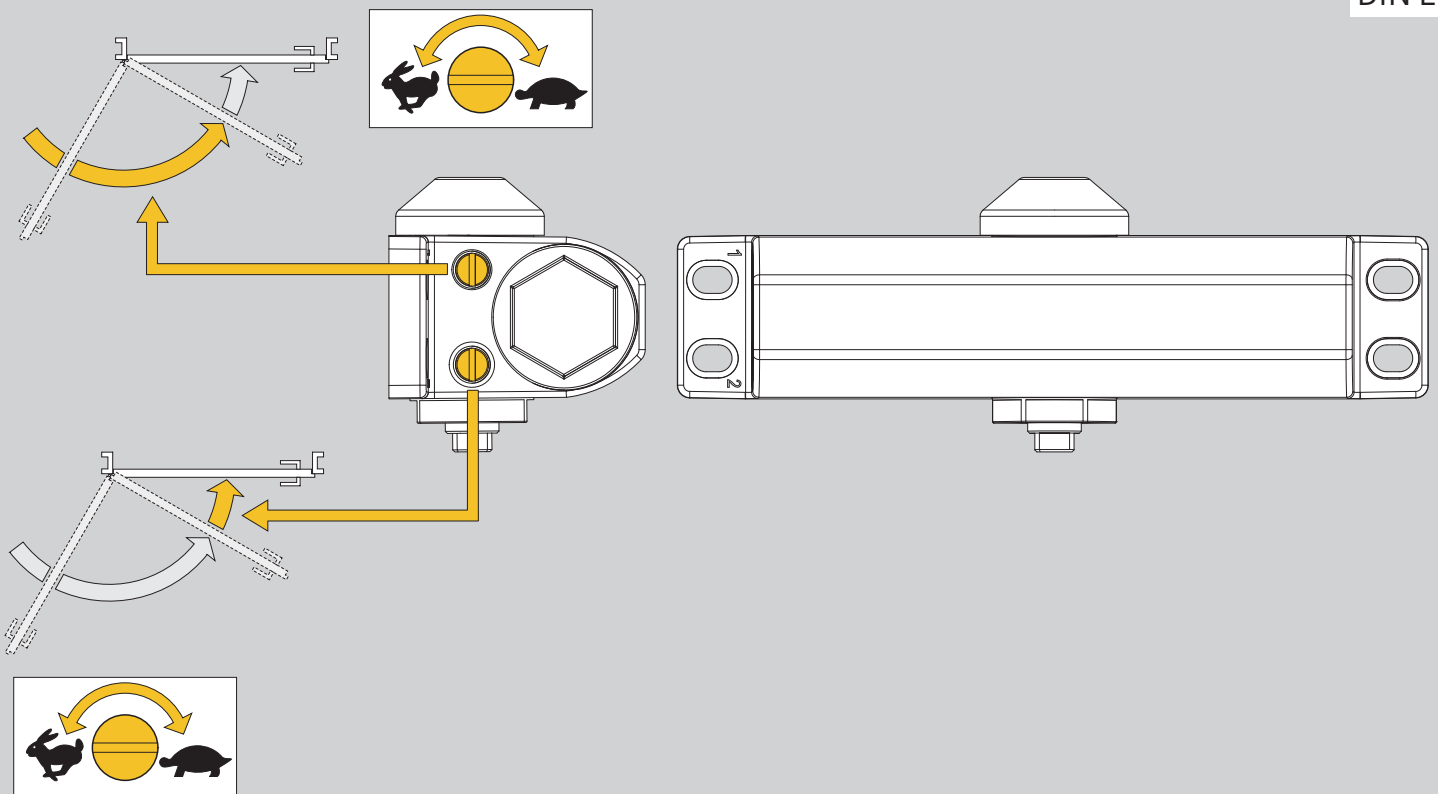

DIN R

DIN L

Abloy Oy
P.O Box 108
80101 Joensuu
FINLAND

Tel: +358-20-599 2501
Fax: +358-20-599 2209

www.assaabloy.com
www.abloy.com/dop

Trusted
every day