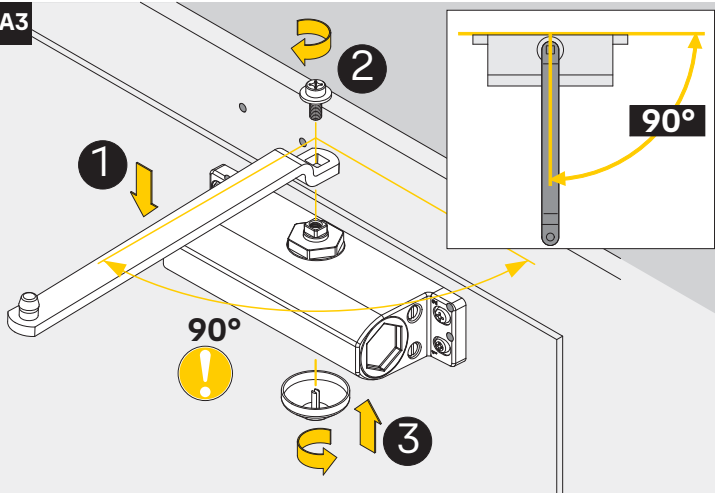

A

A1

A2

DIN L

DIN R

A3

A4

A5

A6