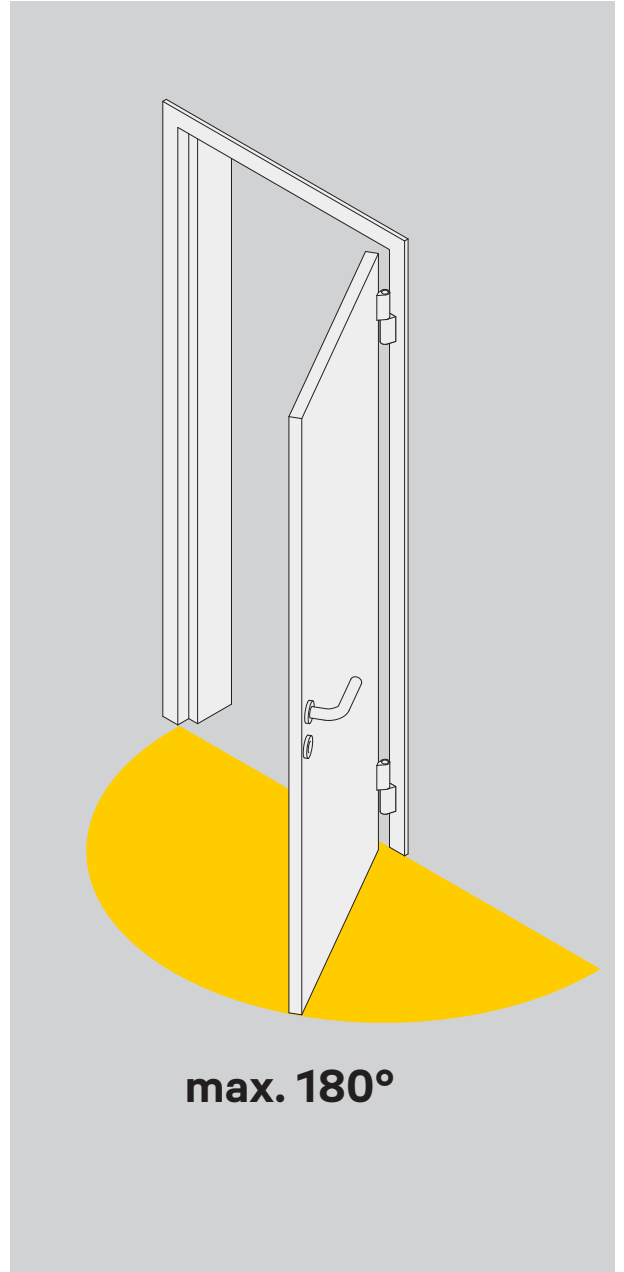

Installation Instructions

D001165183

10.11.2021

	B
Size 2	≤ 870mm
Size 3	≤ 950mm
Size 4	≤ 1100mm

max. 180°