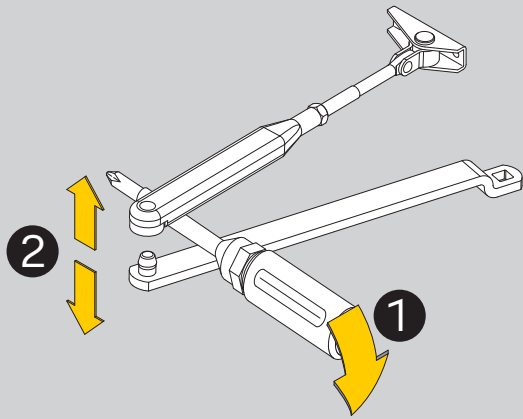

A

A1

A2

DIN L

DIN R

A3

A4

A5

A6