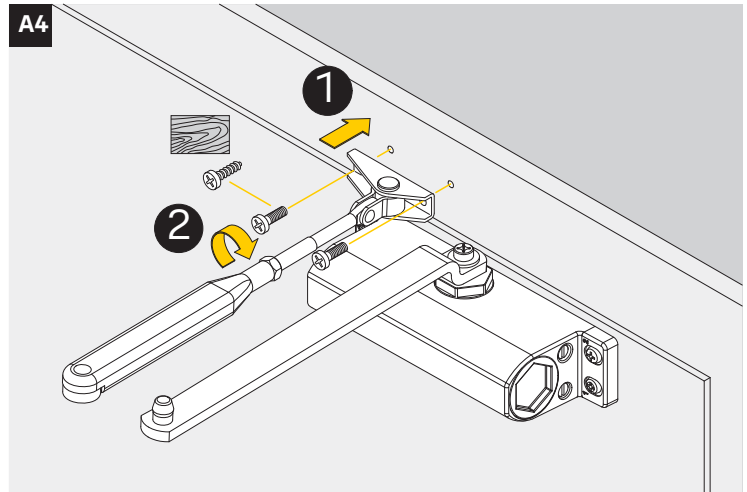

A

A1

A2

DIN L

DIN R

A3

A4

A5

A6