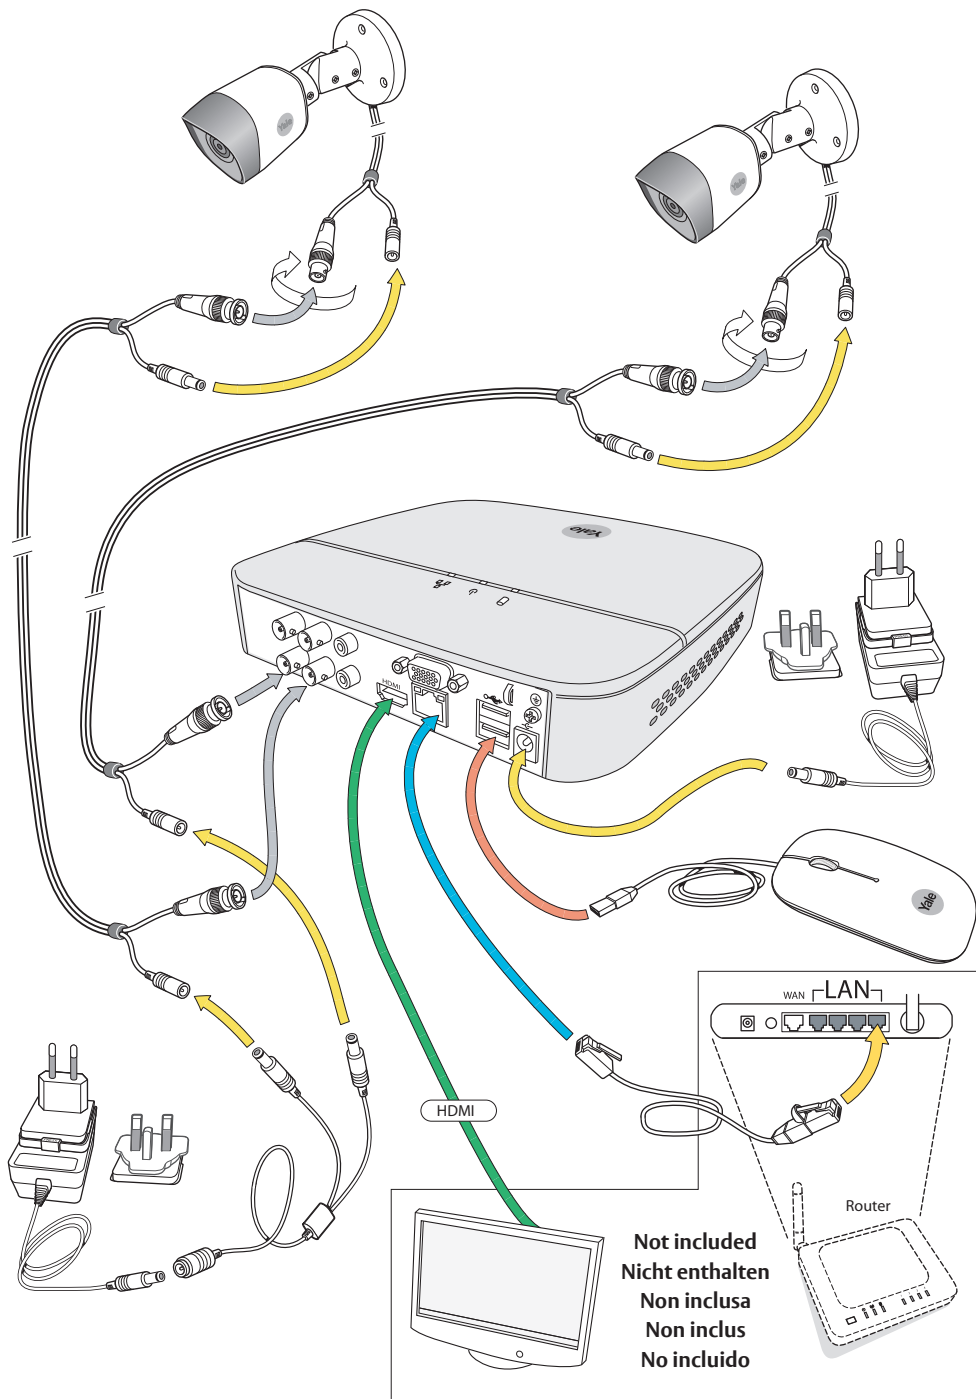

1x

1x

HDMI

1x

	HDD		
			
	Power		OFF
			ON
	Network		
			

HDMI

Not included
Nicht enthalten
Non inclusa
Non inclus
No incluido

Router