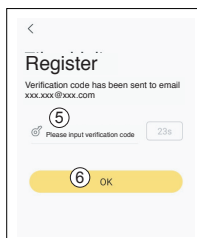

Yale View app

Personal registration in the App

App Log-in page:

Initial setup:

- 1) Click Register

This will be your opening page, after you have registered in steps 2) to 6).

Email Register page:

Initial setup:

- 2) Enter email
 - 3) Enter password
 - 4) Click **Verification code** (Verification code will be sent to you by email)
 - 5) Insert received Verification code
 - 6) Click **OK**
- This will take you back to.