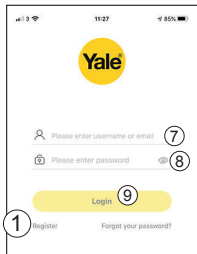

Yale View app

Personal registration in the App

App Log-in page:

Initial setup:

- 1) Click Register

This will be your opening page, after you have registered in steps 2) to 6).

Email Register page:

Initial setup: