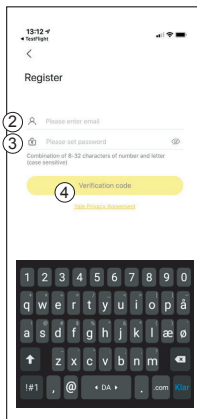

Yale View app

Personal registration in the App

App Log-in page:

Initial setup:

- 1) Click Register

This will be your opening page, after you have registered in steps 2) to 6).

Email Register page:

Initial setup:

- 2) Enter email
 - 3) Enter password
 - 4) Click **Verification code** (Verification code will be sent to you by email)
 - 5) Insert received Verification code
 - 6) Click **OK**
- This will take you back to.