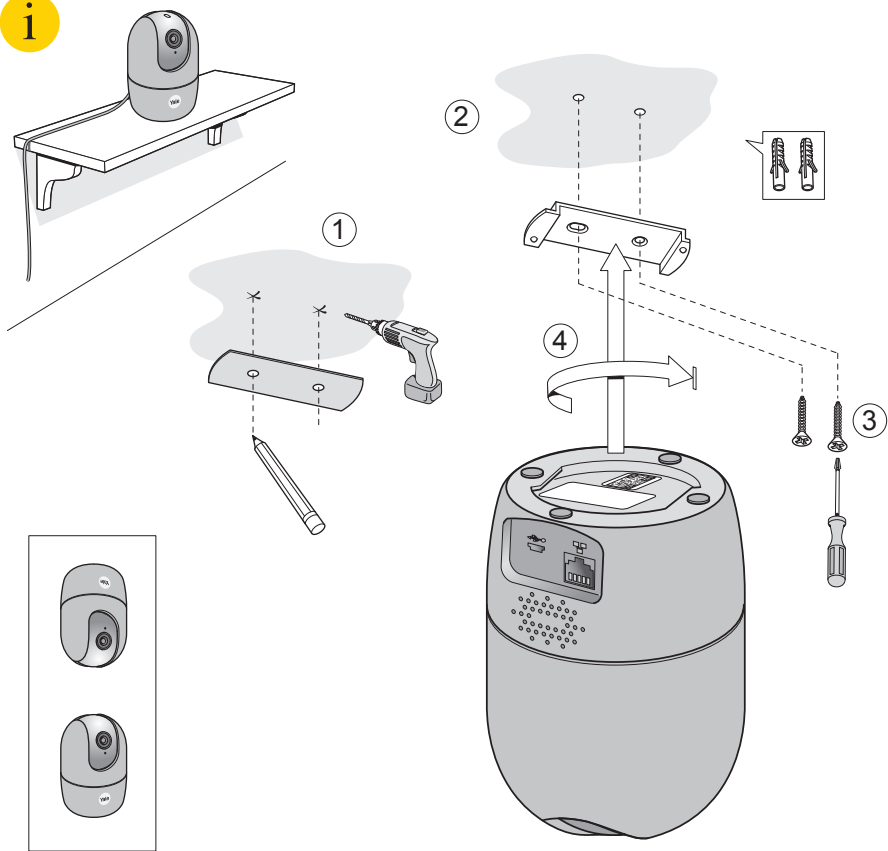

Ethernet

Micro USB DC 5V

This diagram shows the bottom of the camera with callouts for the Ethernet port and the Micro USB DC 5V port. A speaker icon is also present.

(GB) App download / (SE) App nedladdning / (DK) App-download / (NO) Last ned app /
 (FI) Sovelluksen laataminen / (PL) Pobieranie aplikacji

②

③

④

⑤

i

i

(GB) Declaration of Conformity - (SE) Förklaring om överensstämmelse / (DK) Overensstemmelses-erklæring / (NO) Samsvarserklæring / (FI) Vaatimustenmukaisuusvakuutus / (PL) Deklaracja zgodności

GB: Hereby, ASSA ABLOY Opening Solutions Poland S.A., Ul. Magazynowa 4, 64-100 Leszno, Poland declares that the radio equipment type Yale Indoor Wi-Fi Camera Pan & Tilt SV-DPFX_B / SV-DPFX_B_EU is in compliance with Directive 2014/53/EU. The full text of the EU declaration of conformity is available at the following internet address: