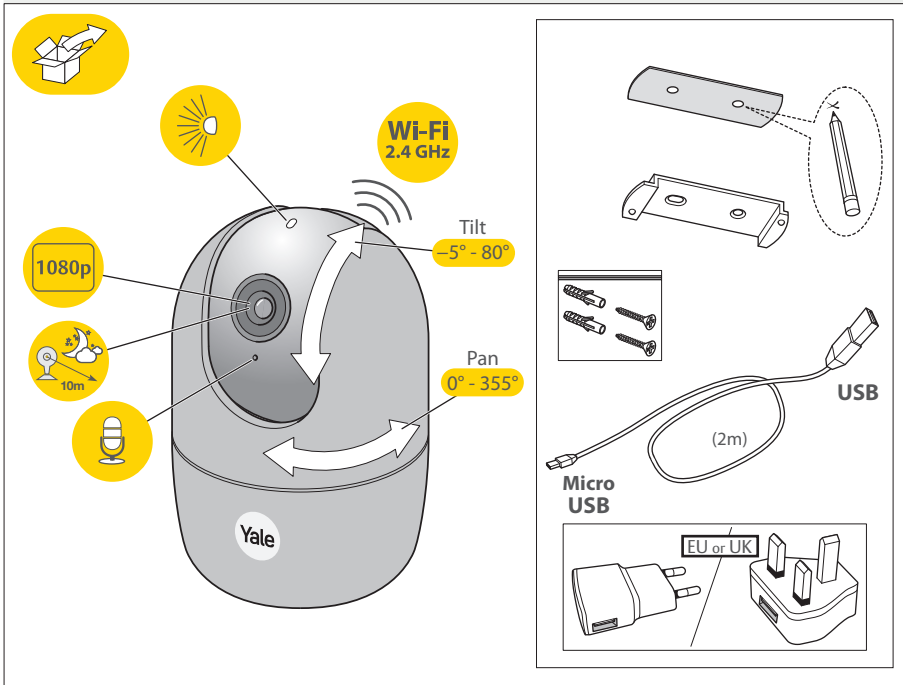

(GB) Inside the box / (SE) I lådan / (DK) Komponenter i kassen / (NO) Inne i boksen / (FI) Ei sisälly / (PL) W pudełku

Not included

Ingår ej
Ikke inkluderet
Ikke inkludert
Ei sisälly
Brak w zestawie

Max 256GB

This block specifies that a 256GB memory card is not included in the package. It lists the text in multiple languages: English, Swedish, Danish, Norwegian, Finnish, and Polish.

10 sec

Reset
Återställa
Nulstil
Nullstelle
Resetointi
Reset

WPS

This diagram shows the camera with a hand pressing the reset button for 10 seconds. A list of reset actions is provided in multiple languages. Below, the WPS button is shown being pressed.

Ethernet

Micro USB DC 5V

This diagram shows the bottom of the camera with callouts for the Ethernet port and the Micro USB DC 5V port. A speaker icon is also present.