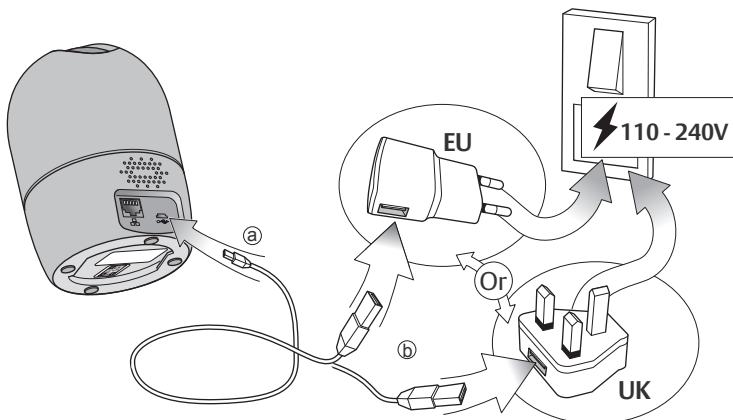

(GB) App download / (SE) App nedladdning / (DK) App-download / (NO) Last ned app /
(FI) Sovelluksen laataminen / (PL) Pobieranie aplikacji

1

Yale View
app

2

Create Account

Skapa konto
Opret konto
Lag konto
Luo käyttäjätili
Utwórz konto

3