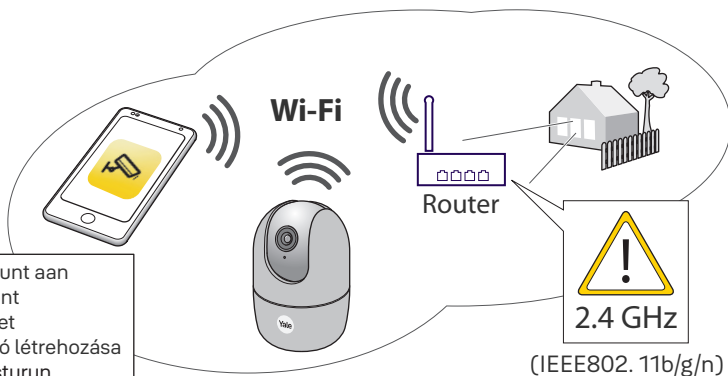

1

Yale View
app

2

Create Account

Maak account aan
 Creează cont
 Vytvořit účet
 Felhasználó létrehozása
 Hesap oluşturun

3

4 App

①

②

③

④

⑤

i

(GB) Declaration of Conformity / (NL) Verklaring van conformiteit / (RO) Declarație de conformitate / (CZ) Prohlášení o shodě / (HU) Megfelelősségi Nyilatkozat / (TR) Uygunluk beyanı

GB: Hereby, ASSA ABLOY Opening Solutions Poland S.A., Ul. Magazynowa 4, 64-100 Leszno, Poland declares that the radio equipment type Yale Indoor Wi-Fi Camera Pan & Tilt SV-DPFX_B / SV-DPFX_B_EU is in compliance with Directive 2014/53/EU. The full text of the EU declaration of conformity is available at the following internet address: www.yalehome.com/doc