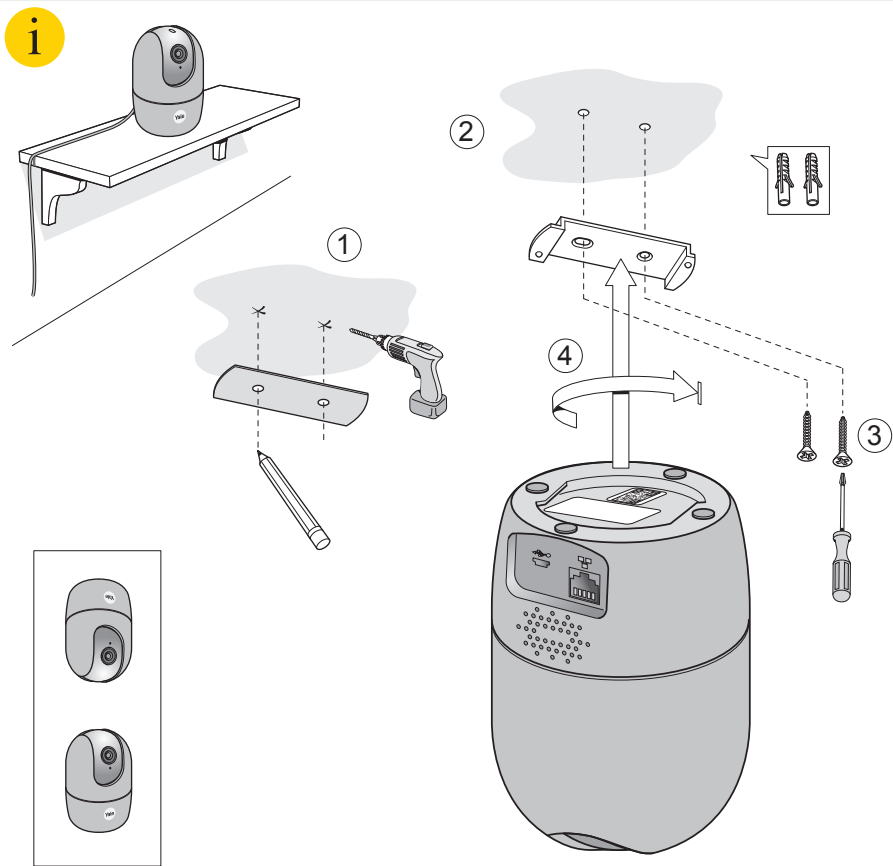

②

③

④

⑤

i

(GB) Declaration of Conformity / (NL) Verklaring van conformiteit / (RO) Declarație de conformitate / (CZ) Prohlášení o shodě / (HU) Megfelelősségi Nyilatkozat / (TR) Uygunluk beyanı

GB: Hereby, ASSA ABLOY Opening Solutions Poland S.A., Ul. Magazynowa 4, 64-100 Leszno, Poland declares that the radio equipment type Yale Indoor Wi-Fi Camera Pan & Tilt SV-DPFX_B / SV-DPFX_B_EU is in compliance with Directive 2014/53/EU. The full text of the EU declaration of conformity is available at the following internet address: www.yalehome.com/doc