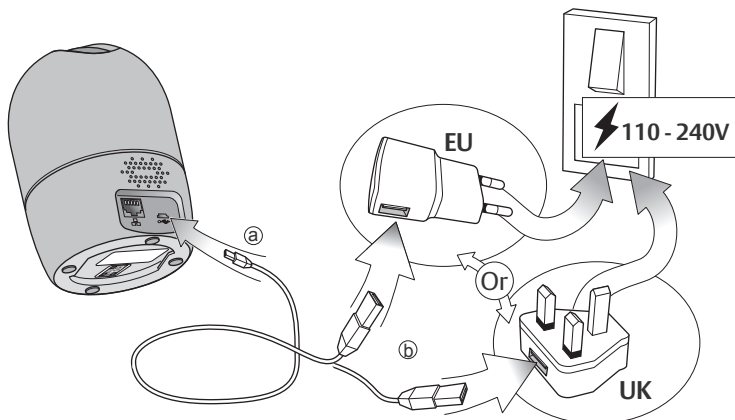

1

2

Create Account

Maak account aan
Creează cont
Vytvořit účet
Felhasználó létrehozása
Hesap oluşturun

3