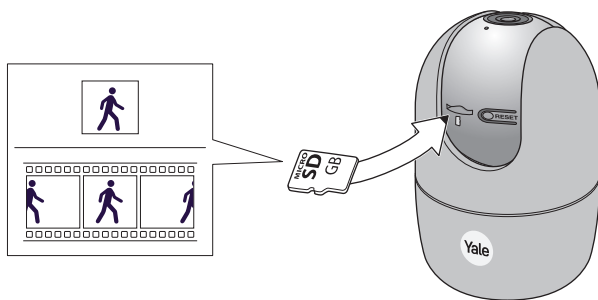

1

Yale View
app

2

Create Account

Maak account aan
 Creează cont
 Vytvořit účet
 Felhasználó létrehozása
 Hesap oluşturun

3

4 App

①

②

③

④

⑤

i

(GB) Declaration of Conformity / (NL) Verklaring van conformiteit / (RO) Declarație de conformitate / (CZ) Prohlášení o shodě / (HU) Megfelelősségi Nyilatkozat / (TR) Uygunluk beyanı

GB: Hereby, ASSA ABLOY Opening Solutions Poland S.A., Ul. Magazynowa 4, 64-100 Leszno, Poland declares that the radio equipment type Yale Indoor Wi-Fi Camera Pan & Tilt SV-DPFX_B / SV-DPFX_B_EU is in compliance with Directive 2014/53/EU. The full text of the EU declaration of conformity is available at the following internet address: www.yalehome.com/doc