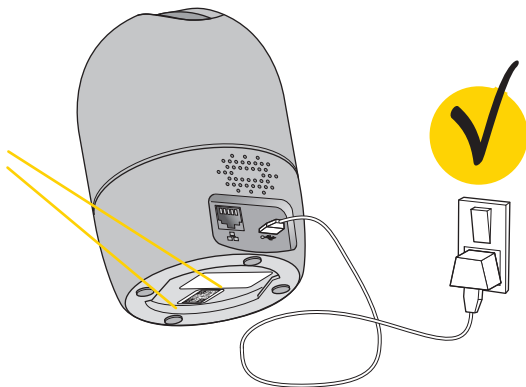

②

③

④

⑤

i

(GB) Declaration of Conformity / (NL) Verklaring van conformiteit / (RO) Declarație de conformitate / (CZ) Prohlášení o shodě / (HU) Megfelelősségi Nyilatkozat / (TR) Uygunluk beyanı

GB: Hereby, ASSA ABLOY Opening Solutions Poland S.A., Ul. Magazynowa 4, 64-100 Leszno, Poland declares that the radio equipment type Yale Indoor Wi-Fi Camera Pan & Tilt SV-DPFX_B / SV-DPFX_B_EU is in compliance with Directive 2014/53/EU. The full text of the EU declaration of conformity is available at the following internet address: www.yalehome.com/doc