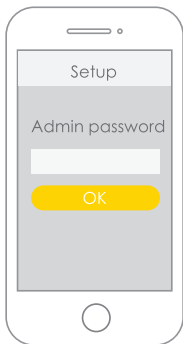

(GB) Inside the box / (DE) In der Box / (FR) Dans la boîte / (ES) Contenido del embalaje / (IT) Contenuto della confezione

4 App

①

②

③

④

⑤

i

1

2

4

3

i

(GB) Declaration of Conformity - (DE) EU Konformitätserklärung / (FR) Declaration UE de Conformité / (ES) Declaración UE de conformidad / (IT) Dichiarazione UE di Conformità

GB: Hereby, ASSA ABLOY Opening Solutions Poland S.A., Ul. Magazynowa 4, 64-100 Leszno, Poland declares that the radio equipment type Yale Indoor Wi-Fi Camera - Full HD SV-DFFX_B / SV-DFFX-B_EU is in compliance with Directive 2014/53/EU. The full text of the EU declaration of conformity is available at the following internet address: