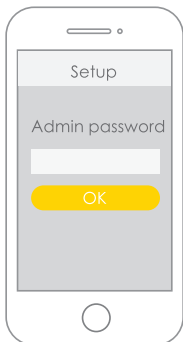

⑤

i

i

(GB) Declaration of Conformity - (DE) EU Konformitätserklärung / (FR) Declaration UE de Conformité / (ES) Declaración UE de conformidad / (IT) Dichiarazione UE di Conformità

GB: Hereby, ASSA ABLOY Opening Solutions Poland S.A., Ul. Magazynowa 4, 64-100 Leszno, Poland declares that the radio equipment type Yale Front Door Wi-Fi Camera – Light & Siren SV-DAFX-B / -W / _EU is in compliance with Directive 2014/53/EU. The full text of the EU declaration of conformity is available at the following internet address: www.yalehome.com/doc