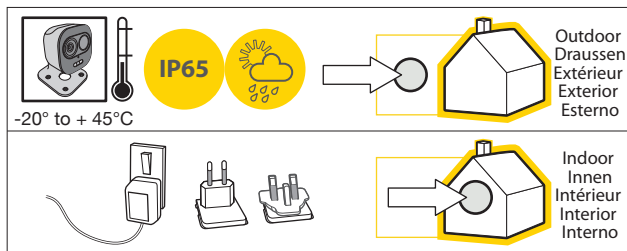

www.yalehome.com/doc

(GB) Environment - (DE) Umgebung - (FR) Environnement - (ES) Ambiente - (IT) Ambiente

Frequency / Band	EIRP [dBm]
WiFi 2400~2483MHz	15- 20dBm

i Support

GB: Product guarantee terms and conditions can be found here: