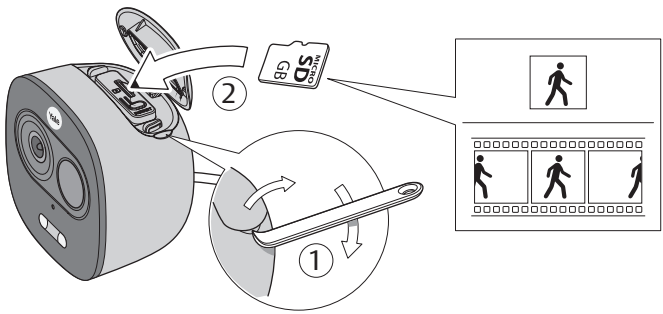

⑤

i

i

(GB) Declaration of Conformity - (DE) EU Konformitätserklärung / (FR) Declaration UE de Conformité / (ES) Declaración UE de conformidad / (IT) Dichiarazione UE di Conformità

GB: Hereby, ASSA ABLOY Opening Solutions Poland S.A., Ul. Magazynowa 4, 64-100 Leszno, Poland declares that the radio equipment type Yale Front Door Wi-Fi Camera – Light & Siren SV-DAFX-B / -W / _EU is in compliance with Directive 2014/53/EU. The full text of the EU declaration of conformity is available at the following internet address: www.yalehome.com/doc