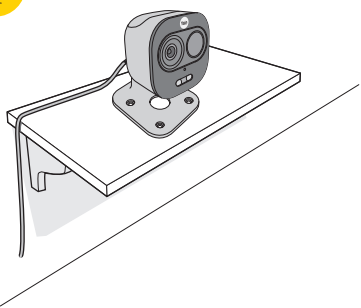

⑤

i

i

(GB) Declaration of Conformity - (DE) EU Konformitätserklärung / (FR) Declaration UE de Conformité / (ES) Declaración UE de conformidad / (IT) Dichiarazione UE di Conformità

GB: Hereby, ASSA ABLOY Opening Solutions Poland S.A., Ul. Magazynowa 4, 64-100 Leszno, Poland declares that the radio equipment type Yale Front Door Wi-Fi Camera – Light & Siren SV-DAFX-B / -W / _EU is in compliance with Directive 2014/53/EU. The full text of the EU declaration of conformity is available at the following internet address: www.yalehome.com/doc