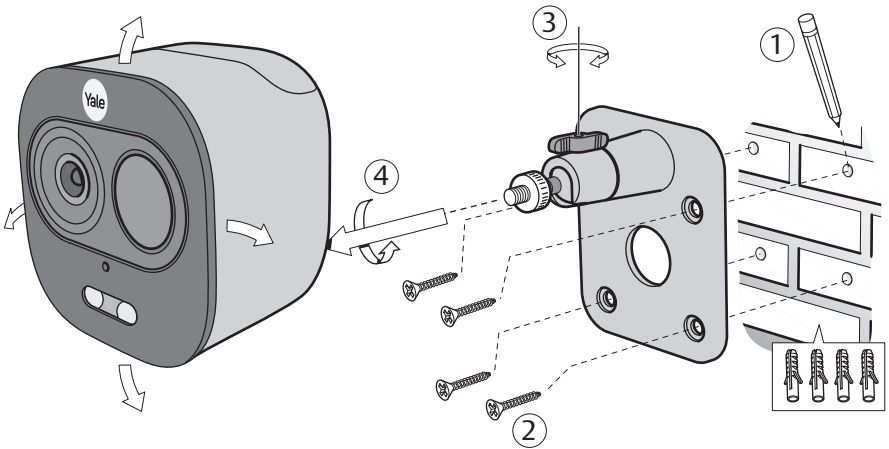

⑤

i

i

(GB) Declaration of Conformity - (DE) EU Konformitätserklärung / (FR) Declaration UE de Conformité / (ES) Declaración UE de conformidad / (IT) Dichiarazione UE di Conformità

GB: Hereby, ASSA ABLOY Opening Solutions Poland S.A., Ul. Magazynowa 4, 64-100 Leszno, Poland declares that the radio equipment type Yale Front Door Wi-Fi Camera – Light & Siren SV-DAFX-B / -W / _EU is in compliance with Directive 2014/53/EU. The full text of the EU declaration of conformity is available at the following internet address: www.yalehome.com/doc