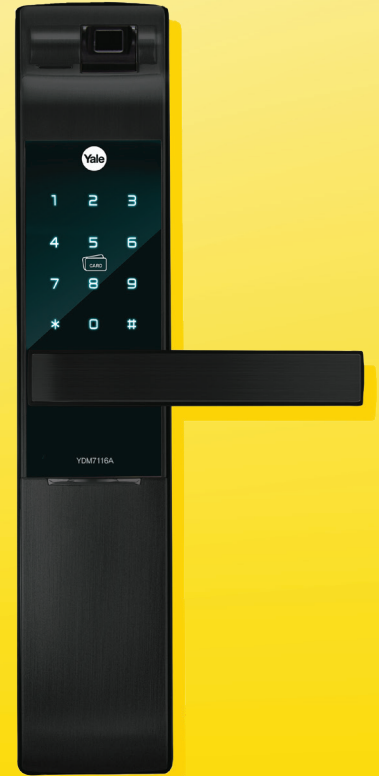

Make it smart. Yale YDM7116A Smart Lock

Yale YDM7116A comes in three elegant colours - Matte Black, Champagne Gold and Red Bronze. It has featured with fingerprint scanner, PIN code and RFID key tag. Controlling door access is as simple as giving the "lock / unlock" commands and other instructions from your phone via Yale Home app.

Trusted every day

Features

Always in the know*

The activity feed in Yale Home App tracks how and when your door is locked and unlocked

Control who has access*

Let visitors in and out when you are not at home

Keep your home secure*

Check if your door is locked from anywhere

Monitor access from anywhere*

Always know who is coming and when

- Voice guide
- Automatic locking
- Anti-panic egress
- Alarm (break-in / damage)
- Fake PIN code
- Low battery and emergency power
- Remote control (optional - sold separately)

Product dimension	Front body Main body	: 68(W) x 340(H) x 40.18(D) mm : 72(W) x 344(H) x 36(D) mm
Access credential	PIN code RFID tag Fingerprint Mechanical key override Remote control	: Available : Available : Available : Available : Available (optional - sold separately)
Maximum no. of users	User PIN code User fingerprint User RFID tag	: Up to 100 : Up to 100 : Up to 100
Locking type	Mortise	
Backset	60mm / 70mm	
Door thickness	35-100mm	
Battery	Alkaline (AA x 4)	