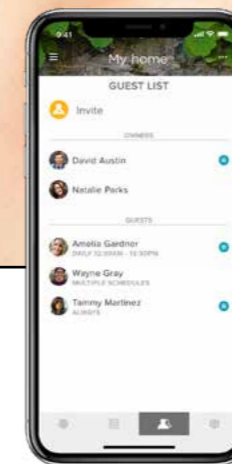

Yale Home

Yale Home app*

Turn your lock into a Smart Lock.
Access and control of your lock remotely.

Keep your home secure

Check if your door is locked from anywhere

Monitor access from anywhere

Always know who is coming and when

Control who has access

Let visitors in and out when you are not home

Enable voice assistant**

Integrate with voice assistants including Apple Homekit, Amazon Alexa, Google Assistant for hands-free control

Manage lock settings

Access your lock settings from your phone

** Applicable for selected models

Yale Home kit

* Yale Home kit is required for Yale Home functionalities (sold separately).

App control

Lock and unlock your door from your app, anywhere in the world.