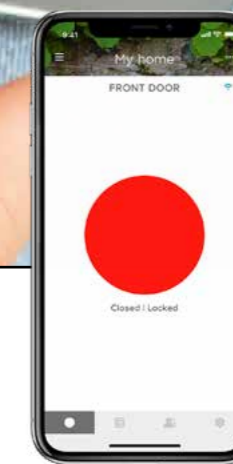

Yale Home

Yale Home app*

Turn your lock into a Smart Lock.
Access and control of your lock remotely.

Keep your home secure

Check if your door is locked from anywhere

Monitor access from anywhere

Always know who is coming and when

Control who has access

Let visitors in and out when you are not home

Enable voice assistant**

Integrate with voice assistants including Apple Homekit, Amazon Alexa, Google Assistant for hands-free control

Manage lock settings

Access your lock settings from your phone

** Applicable for selected models

Yale Home kit

* Yale Home kit is required for Yale Home functionalities (sold separately).

App control

Lock and unlock your door from your app, anywhere in the world.

DoorSense™ technology

The lock will check the status of the door and tells you if your door is securely closed and locked.

Activity monitoring

See who comes and when with the Activity Feed. Check who unlocked the door and if or when it was actually opened. Set-up alerts to notify when specific people arrive home.