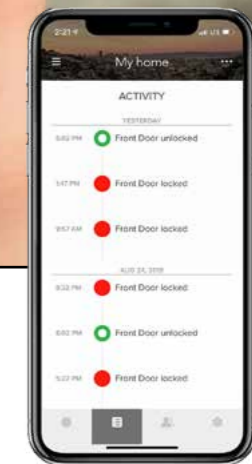

Yale Home

Yale Home app*

Turn your lock into a Smart Lock.
Access and control of your lock remotely.

Keep your home secure

Check if your door is locked from anywhere

Monitor access from anywhere

Always know who is coming and when

Control who has access

Let visitors in and out when you are not home

Enable voice assistant**

Integrate with voice assistants including Apple Homekit, Amazon Alexa, Google Assistant for hands-free control

Manage lock settings

Access your lock settings from your phone

** Applicable for selected models

Yale Home kit

* Yale Home kit is required for Yale Home functionalities (sold separately).

App control

Lock and unlock your door from your app, anywhere in the world.

DoorSense™ technology

The lock will check the status of the door and tells you if your door is securely closed and locked.

Activity monitoring

See who comes and when with the Activity Feed. Check who unlocked the door and if or when it was actually opened. Set-up alerts to notify when specific people arrive home.