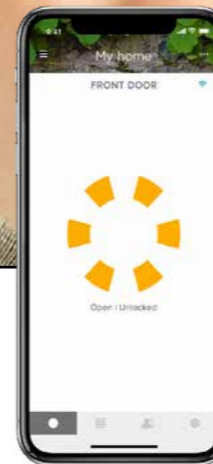

Yale Home

Yale Home app*

Turn your lock into a Smart Lock.
Access and control of your lock remotely.

Keep your home secure

Check if your door is locked from anywhere

Monitor access from anywhere

Always know who is coming and when

Control who has access

Let visitors in and out when you are not home

Enable voice assistant**

Integrate with voice assistants including Apple Homekit, Amazon Alexa, Google Assistant for hands-free control

Manage lock settings

Access your lock settings from your phone

** Applicable for selected models

Yale Home kit

* Yale Home kit is required for Yale Home functionalities (sold separately).

App control

Lock and unlock your door from your app, anywhere in the world.

DoorSense™ technology

The lock will check the status of the door and tells you if your door is securely closed and locked.

Activity monitoring

See who comes and when with the Activity Feed. Check who unlocked the door and if or when it was actually opened. Set-up alerts to notify when specific people arrive home.